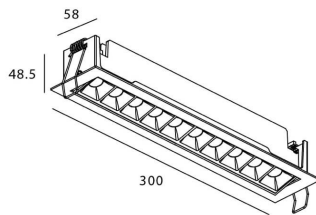

Scheme

Product

Real power (W) 20

Real luminous flux (Lm) 1220

Luminous efficiency (Lm/W) 61

Beam angle (°) 45

Life time (h) 50000 h L80B10

IP 20

Electrical class insulation Clas II

Colour White

U. G. R <19

Control gear included Yes

Control gear ON/OFF

Flicker Free Yes

Light source LED

Type of LED COB

Colour temperature (K) 4000

Colour consistency (SDCM) SDCM<3

CRI 90