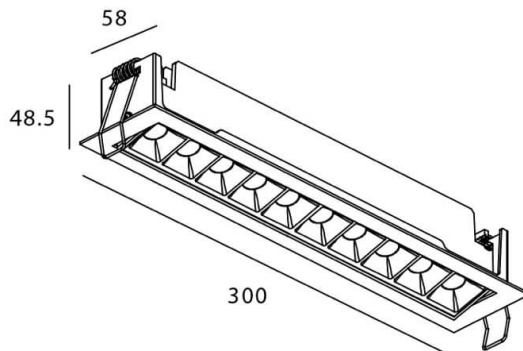

Star-A

Lavov Downlights from the family Star-A ,power 20 W and CRI 90 with an optic 45 degrees made in Die Cast Aluminum finished in White with a real lumen output of 1220lm and an efficiency of 61lm/W. ON/OFF driver.

Item code	86.D031.4431.01
Product type	Indoor
Category	Downlights
Family	STAR
Subfamily	Star-A

Pictograms

Scheme

Product	
Real power (W)	20
Real luminous flux (Lm)	1220
Luminous efficiency (Lm/W)	61
Beam angle (º)	45
Life time (h)	50000 h L80B10
IP	20
Electrical class insulation	Clas II
Colour	White
U. G. R	<19
Control gear included	Yes
Control gear	ON/OFF
Flicker Free	Yes
Light source	LED
Type of LED	COB
Colour temperature (K)	4000
Colour consistency (SDCM)	SDCM<3
CRI	90