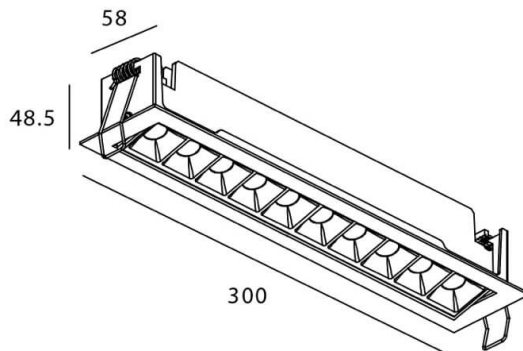

Star-A

Lavov Downlights from the family Star-A ,power 20 W and CRI 90 with an optic 45 degrees made in Die Cast Aluminum finished in White with a real lumen output of 1220lm and an efficiency of 61lm/W. ON/OFF driver.

Item code	86.D031.4431.01
Product type	Indoor
Category	Downlights
Family	STAR
Subfamily	Star-A
Pictograms	

Scheme

Product	
Real power (W)	20
Real luminous flux (Lm)	1220
Luminous efficiency (Lm/W)	61
Beam angle (º)	45
Life time (h)	50000 h L80B10
IP	20
Electrical class insulation	Clas II
Colour	White
U. G. R	<19
Control gear included	Yes
Control gear	ON/OFF
Flicker Free	Yes
Light source	LED
Type of LED	COB
Colour temperature (K)	4000
Colour consistency (SDCM)	SDCM<3
CRI	90