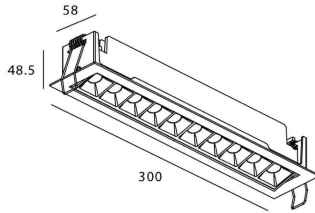

Star-A

Lavov Downlights from the family Star-A ,power 20 W and CRI 90 with an optic 45 degrees made in Die Cast Aluminum finished in Black with a real lumen output of 1220lm and an efficiency of 61lm/W. ON/OFF driver.

Item code	86.D031.4431.02
Product type	Indoor
Category	Downlights
Family	STAR
Subfamily	Star-A
Pictograms	

Scheme

Product	
Real power (W)	20
Real luminous flux (Lm)	1220
Luminous efficiency (Lm/W)	61
Beam angle (°)	45
Life time (h)	50000 h L80B10
IP	20
Electrical class insulation	Clas II
Colour	Black
U. G. R	<19
Control gear included	Yes
Control gear	ON/OFF
Flicker Free	Yes
Light source	LED
Type of LED	COB
Colour temperature (K)	4000
Colour consistency (SDCM)	SDCM<3
CRI	90