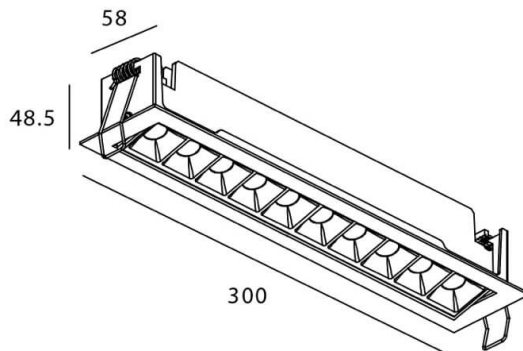

Star-A

Lavov Downlights from the family Star-A ,power 20 W and CRI 90 with an optic 45 degrees made in Die Cast Aluminum finished in Black with a real lumen output of 1220lm and an efficiency of 61lm/W. ON/OFF driver.

Item code	86.D031.4431.02
Product type	Indoor
Category	Downlights
Family	STAR
Subfamily	Star-A
Pictograms	

Scheme

Product	
Real power (W)	20
Real luminous flux (Lm)	1220
Luminous efficiency (Lm/W)	61
Beam angle (°)	45
Life time (h)	50000 h L80B10
IP	20
Electrical class insulation	Clas II
Colour	Black
U. G. R	19
Control gear included	Yes
Control gear	ON/OFF
Flicker Free	Yes
Light source	LED
Type of LED	COB
Colour temperature (K)	4000
Colour consistency (SDCM)	SDCM3
CRI	90