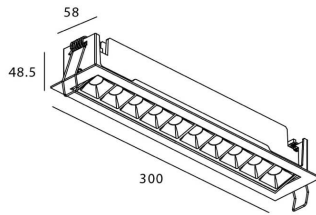

Scheme

Product

Real power (W) 20

Real luminous flux (Lm) 1220

Luminous efficiency (Lm/W) 61

Beam angle (°) 45

Life time (h) 50000 h L80B10

IP 20

Electrical class insulation Clas II

Colour Black

U. G. R <19

Control gear included Yes

Control gear ON/OFF

Flicker Free Yes

Light source LED

Type of LED COB

Colour temperature (K) 4000

Colour consistency (SDCM) SDCM<3

CRI 90