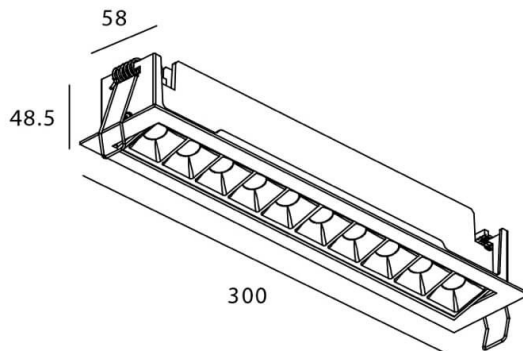

Star-A

Lavov Downlights from the family Star-A ,power 20 W and CRI 90 with an optic 45 degrees made in Die Cast Aluminum finished in White with a real lumen output of 1220lm and an efficiency of 61lm/W. DALI driver.

Item code	86.D031.4433.01
Product type	Indoor
Category	Downlights
Family	STAR
Subfamily	Star-A

Pictograms

Scheme

Product	
Real power (W)	20
Real luminous flux (Lm)	1220
Luminous efficiency (Lm/W)	61
Beam angle (º)	45
Life time (h)	50000 h L80B10
IP	20
Electrical class insulation	Clas II
Colour	White
U. G. R	<19
Control gear included	Yes
Control gear	DALI
Flicker Free	Yes
Light source	LED
Type of LED	COB
Colour temperature (K)	4000
Colour consistency (SDCM)	SDCM<3
CRI	90