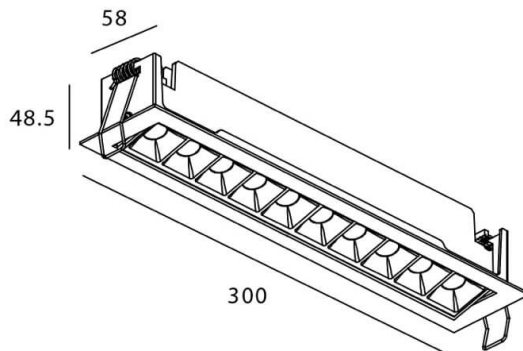

Star-A

Lavov Downlights from the family Star-A ,power 20 W and CRI 90 with an optic 45 degrees made in Die Cast Aluminum finished in Black with a real lumen output of 1220lm and an efficiency of 61lm/W. DALI driver.

Item code	86.D031.4433.02
Product type	Indoor
Category	Downlights
Family	STAR
Subfamily	Star-A
Pictograms	

Scheme

Product	
Real power (W)	20
Real luminous flux (Lm)	1220
Luminous efficiency (Lm/W)	61
Beam angle (º)	45
Life time (h)	50000 h L80B10
IP	20
Electrical class insulation	Clas II
Colour	Black
U. G. R	<19
Control gear included	Yes
Control gear	DALI
Flicker Free	Yes
Light source	LED
Type of LED	COB
Colour temperature (K)	4000
Colour consistency (SDCM)	SDCM<3
CRI	90