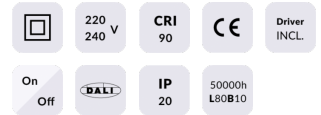

Star-A

Lavov Downlights from the family Star-A ,power 20 W and CRI 90 with an optic Wall Washer made in Die Cast Aluminum finished in White with a real lumen output of 1220lm and an efficiency of 61lm/W. ON/OFF driver.

Item code 86.D031.4441.01

Product type Indoor

Category Downlights

Family STAR

Subfamily Star-A

Pictograms

Scheme

Product

Real power (W) 20

Real luminous flux (Lm) 1220

Luminous efficiency (Lm/W) 61

Beam angle (°) Wall Washer

Life time (h) 50000 h L80B10

IP 20

Electrical class insulation Clas II

Colour White

U. G. R <19

Control gear included Yes

Control gear ON/OFF

Flicker Free Yes

Light source LED

Type of LED COB

Colour temperature (K) 4000

Colour consistency (SDCM) SDCM<3

CRI 90