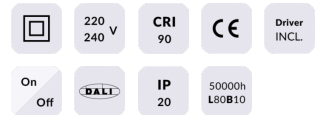

Star-A

Lavov Downlights from the family Star-A ,power 20 W and CRI 90 with an optic Wall Washer made in Die Cast Aluminum finished in White with a real lumen output of 1220lm and an efficiency of 61lm/W. ON/OFF driver.

Item code 86.D031.4441.01

Product type Indoor

Category Downlights

Family STAR

Subfamily Star-A

Pictograms

Scheme

Product

Real power (W) 20

Real luminous flux (Lm) 1220

Luminous efficiency (Lm/W) 61

Beam angle (°) Wall Washer

Life time (h) 50000 h L80B10

IP 20

Electrical class insulation Clas II

Colour White

U. G. R <19

Control gear included Yes

Control gear ON/OFF

Flicker Free Yes

Light source LED

Type of LED COB

Colour temperature (K) 4000

Colour consistency (SDCM) SDCM<3

CRI 90