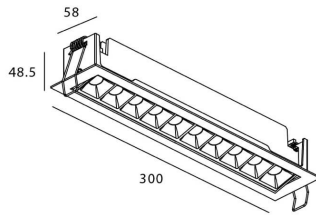

Scheme

Product

Real power (W) 20

Real luminous flux (Lm) 1220

Luminous efficiency (Lm/W) 61

Beam angle (°) Wall Washer

Life time (h) 50000 h L80B10

IP 20

Electrical class insulation Clas II

Colour White

U. G. R <19

Control gear included Yes

Control gear ON/OFF

Flicker Free Yes

Light source LED

Type of LED COB

Colour temperature (K) 4000

Colour consistency (SDCM) SDCM<3

CRI 90