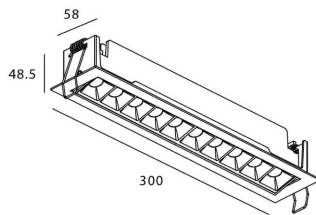

Scheme

Product

Real power (W) 20

Real luminous flux (Lm) 1220

Luminous efficiency (Lm/W) 61

Beam angle (°) Wall Washer

Life time (h) 50000 h L80B10

IP 20

Electrical class insulation Clas II

Colour Black

U. G. R <19

Control gear included Yes

Control gear ON/OFF

Flicker Free Yes

Light source LED

Type of LED COB

Colour temperature (K) 4000

Colour consistency (SDCM) SDCM<3

CRI 90