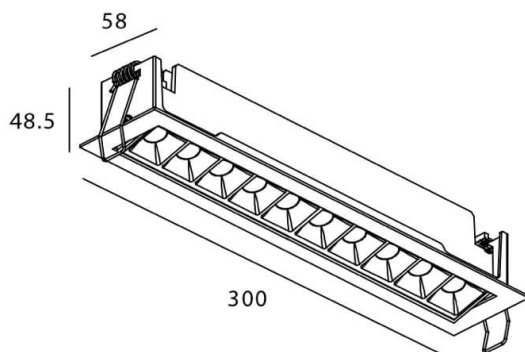

Star-A

Lavov Downlights from the family Star-A ,power 20 W and CRI 90 with an optic Wall Washer made in Die Cast Aluminum finished in Black with a real lumen output of 1220lm and an efficiency of 61lm/W. ON/OFF driver.

Item code	86.D031.4441.02
Product type	Indoor
Category	Downlights
Family	STAR
Subfamily	Star-A
Pictograms	

Scheme

Product	
Real power (W)	20
Real luminous flux (Lm)	1220
Luminous efficiency (Lm/W)	61
Beam angle (º)	Wall Washer
Life time (h)	50000 h L80B10
IP	20
Electrical class insulation	Clas II
Colour	Black
U. G. R	<19
Control gear included	Yes
Control gear	ON/OFF
Flicker Free	Yes
Light source	LED
Type of LED	COB
Colour temperature (K)	4000
Colour consistency (SDCM)	SDCM<3
CRI	90