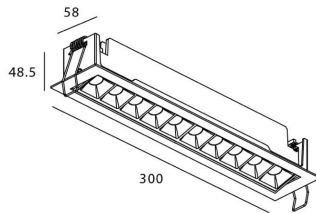

Scheme

Product

Real power (W) 20

Real luminous flux (Lm) 1220

Luminous efficiency (Lm/W) 61

Beam angle (°) Wall Washer

Life time (h) 50000 h L80B10

IP 20

Electrical class insulation Clas II

Colour Black

U. G. R <19

Control gear included Yes

Control gear ON/OFF

Flicker Free Yes

Light source LED

Type of LED COB

Colour temperature (K) 4000

Colour consistency (SDCM) SDCM<3

CRI 90