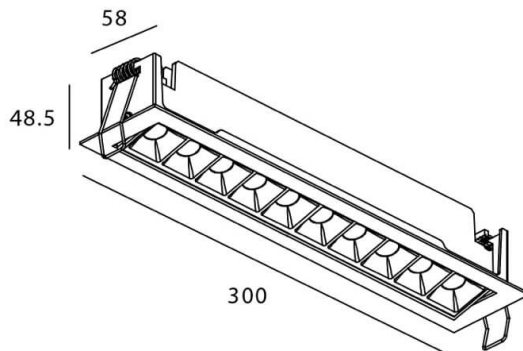

### Star-A

Lavov Downlights from the family Star-A ,power 20 W and CRI 90 with an optic Wall Washer made in Die Cast Aluminum finished in White with a real lumen output of 1220lm and an efficiency of 61lm/W. DALI driver.

Item code	86.D031.4443.01
Product type	Indoor
Category	Downlights
Family	STAR
Subfamily	Star-A
Pictograms	

### Scheme

Product	
Real power (W)	20
Real luminous flux (Lm)	1220
Luminous efficiency (Lm/W)	61
Beam angle (°)	Wall Washer
Life time (h)	50000 h L80B10
IP	20
Electrical class insulation	Clas II
Colour	White
U. G. R	19
Control gear included	Yes
Control gear	DALI
Flicker Free	Yes
Light source	LED
Type of LED	COB
Colour temperature (K)	4000
Colour consistency (SDCM)	SDCM3
CRI	90