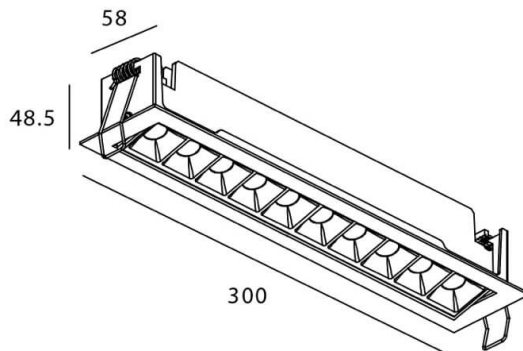

Star-A

Lavov Downlights from the family Star-A ,power 20 W and CRI 90 with an optic Wall Washer made in Die Cast Aluminum finished in White with a real lumen output of 1220lm and an efficiency of 61lm/W. DALI driver.

| | |
|--------------|---|
| Item code | 86.D031.4443.01 |
| Product type | Indoor |
| Category | Downlights |
| Family | STAR |
| Subfamily | Star-A |
| Pictograms |  |

Scheme

| | |
|-----------------------------|----------------|
| Product | |
| Real power (W) | 20 |
| Real luminous flux (Lm) | 1220 |
| Luminous efficiency (Lm/W) | 61 |
| Beam angle (°) | Wall Washer |
| Life time (h) | 50000 h L80B10 |
| IP | 20 |
| Electrical class insulation | Clas II |
| Colour | White |
| U. G. R | 19 |
| Control gear included | Yes |
| Control gear | DALI |
| Flicker Free | Yes |
| Light source | LED |
| Type of LED | COB |
| Colour temperature (K) | 4000 |
| Colour consistency (SDCM) | SDCM3 |
| CRI | 90 |