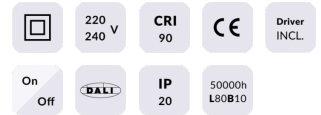

Star-A

Lavov Downlights from the family Star-A ,power 20 W and CRI 90 with an optic Wall Washer made in Die Cast Aluminum finished in White with a real lumen output of 1220lm and an efficiency of 61lm/W. DALI driver.

Item code 86.D031.4443.01

Product type Indoor

Category Downlights

Family STAR

Subfamily Star-A

Pictograms

Scheme

Product

Real power (W) 20

Real luminous flux (Lm) 1220

Luminous efficiency (Lm/W) 61

Beam angle (°) Wall Washer

Life time (h) 50000 h L80B10

IP 20

Electrical class insulation Clas II

Colour White

U. G. R <19

Control gear included Yes

Control gear DALI

Flicker Free Yes

Light source LED

Type of LED COB

Colour temperature (K) 4000

Colour consistency (SDCM) SDCM<3

CRI 90