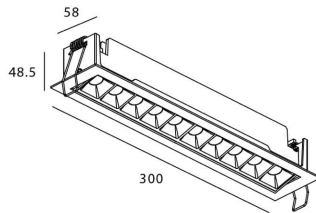

### Star-A

Lavov Downlights from the family Star-A ,power 20 W and CRI 90 with an optic Wall Washer made in Die Cast Aluminum finished in Black with a real lumen output of 1220lm and an efficiency of 61lm/W. DALI driver.

### Scheme

Product	
Real power (W)	20
Real luminous flux (Lm)	1220
Luminous efficiency (Lm/W)	61
Beam angle (°)	Wall Washer
Life time (h)	50000 h L80B10
IP	20
Electrical class insulation	Clas II
Colour	Black
U. G. R	<19
Control gear included	Yes
Control gear	DALI
Flicker Free	Yes
Light source	LED
Type of LED	COB
Colour temperature (K)	4000
Colour consistency (SDCM)	SDCM<3
CRI	90