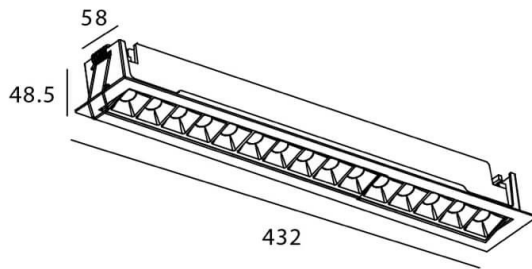

### Star-A

Lavov Downlights from the family Star-A ,power 30 W and CRI 90 with an optic 15 degrees made in Die Cast Aluminum finished in White with a real lumen output of 2250lm and an efficiency of 75lm/W. ON/OFF driver.

### Scheme

Product	
Real power (W)	30
Real luminous flux (Lm)	2250
Luminous efficiency (Lm/W)	75
Beam angle (°)	15
Life time (h)	50000 h L80B10
IP	20
Electrical class insulation	Clas II
Colour	White
U. G. R	19
Control gear included	Yes
Control gear	ON/OFF
Flicker Free	Yes
Light source	LED
Type of LED	COB
Colour temperature (K)	3000
Colour consistency (SDCM)	SDCM3
CRI	90