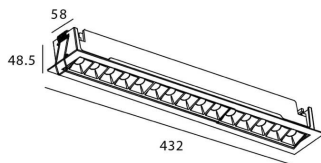

Scheme

Product

Real power (W) 30

Real luminous flux (Lm) 2250

Luminous efficiency (Lm/W) 75

Beam angle (°) 15

Life time (h) 50000 h L80B10

IP 20

Electrical class insulation Clas II

Colour White

U. G. R <19

Control gear included Yes

Control gear ON/OFF

Flicker Free Yes

Light source LED

Type of LED COB

Colour temperature (K) 3000

Colour consistency (SDCM) SDCM<3

CRI 90