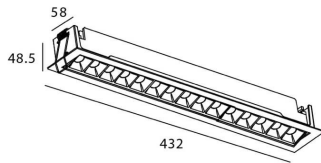

Scheme

Product

Real power (W) 30

Real luminous flux (Lm) 2250

Luminous efficiency (Lm/W) 75

Beam angle (°) 15

Life time (h) 50000 h L80B10

IP 20

Electrical class insulation Clas II

Colour Black

U. G. R <19

Control gear included Yes

Control gear ON/OFF

Flicker Free Yes

Light source LED

Type of LED COB

Colour temperature (K) 3000

Colour consistency (SDCM) SDCM<3

CRI 90