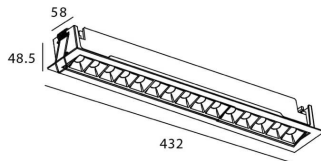

Scheme

Product

Real power (W)	30
Real luminous flux (Lm)	2250
Luminous efficiency (Lm/W)	75
Beam angle (°)	15
Life time (h)	50000 h L80B10
IP	20
Electrical class insulation	Clas II
Colour	Black
U. G. R	<19
Control gear included	Yes
Control gear	ON/OFF
Flicker Free	Yes
Light source	LED
Type of LED	COB
Colour temperature (K)	3000
Colour consistency (SDCM)	SDCM<3
CRI	90