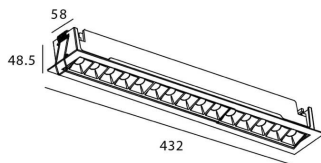

Scheme

Product

Real power (W) 30

Real luminous flux (Lm) 2250

Luminous efficiency (Lm/W) 75

Beam angle (°) 15

Life time (h) 50000 h L80B10

IP 20

Electrical class insulation Clas II

Colour Black

U. G. R <19

Control gear included Yes

Control gear ON/OFF

Flicker Free Yes

Light source LED

Type of LED COB

Colour temperature (K) 3000

Colour consistency (SDCM) SDCM<3

CRI 90