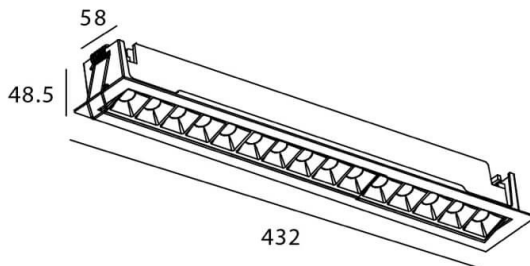

Star-A

Lavov Downlights from the family Star-A ,power 30 W and CRI 90 with an optic 15 degrees made in Die Cast Aluminum finished in Black with a real lumen output of 2250lm and an efficiency of 75lm/W. ON/OFF driver.

Item code	86.D031.5311.02
Product type	Indoor
Category	Downlights
Family	STAR
Subfamily	Star-A

Pictograms

Scheme

Product	
Real power (W)	30
Real luminous flux (Lm)	2250
Luminous efficiency (Lm/W)	75
Beam angle (º)	15
Life time (h)	50000 h L80B10
IP	20
Electrical class insulation	Clas II
Colour	Black
U. G. R	<19
Control gear included	Yes
Control gear	ON/OFF
Flicker Free	Yes
Light source	LED
Type of LED	COB
Colour temperature (K)	3000
Colour consistency (SDCM)	SDCM<3
CRI	90