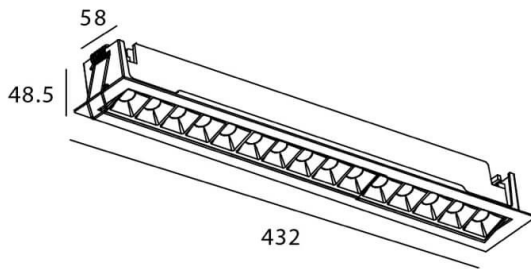

Star-A

Lavov Downlights from the family Star-A ,power 30 W and CRI 90 with an optic 15 degrees made in Die Cast Aluminum finished in Black with a real lumen output of 2250lm and an efficiency of 75lm/W. ON/OFF driver.

Item code	86.D031.5311.02
Product type	Indoor
Category	Downlights
Family	STAR
Subfamily	Star-A

Pictograms

Scheme

Product	
Real power (W)	30
Real luminous flux (Lm)	2250
Luminous efficiency (Lm/W)	75
Beam angle (°)	15
Life time (h)	50000 h L80B10
IP	20
Electrical class insulation	Clas II
Colour	Black
U. G. R	19
Control gear included	Yes
Control gear	ON/OFF
Flicker Free	Yes
Light source	LED
Type of LED	COB
Colour temperature (K)	3000
Colour consistency (SDCM)	SDCM3
CRI	90