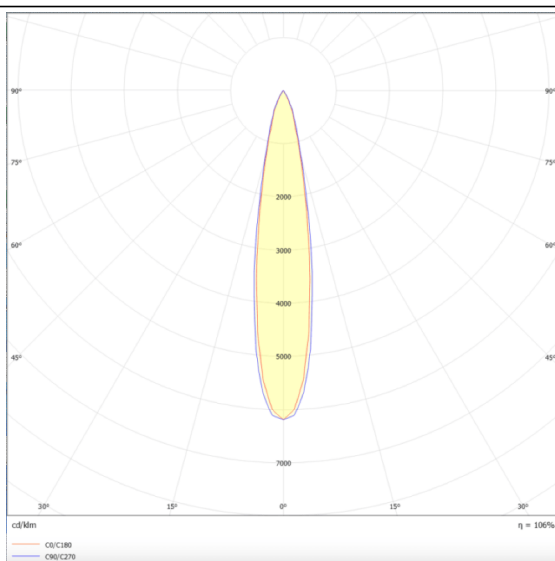

### Star-A

Lavov Downlights from the family Star-A ,power 30 W and CRI 90 with an optic 15 degrees made in Die Cast Aluminum finished in White with a real lumen output of 2250lm and an efficiency of 75lm/W. DALI driver.

### Scheme

### Product

Real power (W)	30
Real luminous flux (Lm)	2250
Luminous efficiency (Lm/W)	75
Beam angle (&ordm;)	15
Life time (h)	50000 h L80B10
IP	20
Electrical class insulation	Clas II
Colour	White
U. G. R	<19
Control gear included	Yes
Control gear	DALI
Flicker Free	Yes
Light source	LED
Type of LED	COB
Colour temperature (K)	3000
Colour consistency (SDCM)	SDCM<3
CRI	90