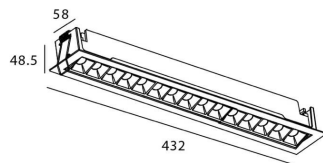

Star-A

Lavov Downlights from the family Star-A ,power 30 W and CRI 90 with an optic 15 degrees made in Die Cast Aluminum finished in Black with a real lumen output of 2250lm and an efficiency of 75lm/W. DALI driver.

Item code 86.D031.5313.02

Product type Indoor

Category Downlights

Family STAR

Subfamily Star-A

Pictograms

Product

Real power (W) 30

Real luminous flux (Lm) 2250

Luminous efficiency (Lm/W) 75

Beam angle (°) 15

Life time (h) 50000 h L80B10

IP 20

Electrical class insulation Clas II

Colour Black

U. G. R <19

Control gear included Yes

Control gear DALI

Flicker Free Yes

Light source LED

Type of LED COB

Colour temperature (K) 3000

Colour consistency (SDCM) SDCM<3

CRI 90

Scheme

Photometry