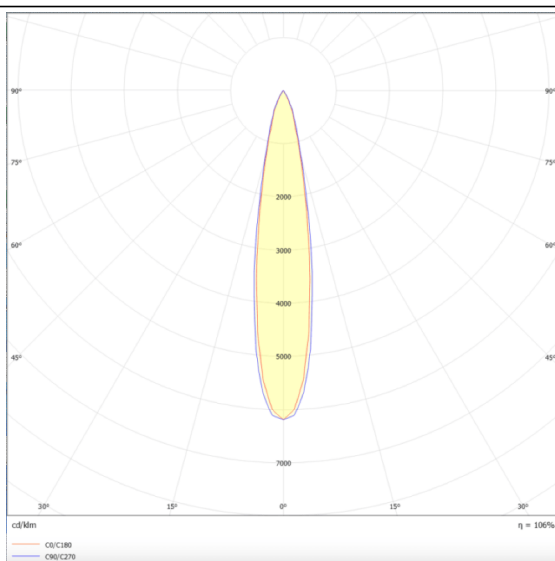

### Star-A

Lavov Downlights from the family Star-A ,power 30 W and CRI 90 with an optic 15 degrees made in Die Cast Aluminum finished in Black with a real lumen output of 2250lm and an efficiency of 75lm/W. DALI driver.

### Scheme

### Photometry

Item code	86.D031.5313.02
Product type	Indoor
Category	Downlights
Family	STAR
Subfamily	Star-A
Pictograms	

Product	
Real power (W)	30
Real luminous flux (Lm)	2250
Luminous efficiency (Lm/W)	75
Beam angle (°)	15
Life time (h)	50000 h L80B10
IP	20
Electrical class insulation	Clas II
Colour	Black
U. G. R	19
Control gear included	Yes
Control gear	DALI
Flicker Free	Yes
Light source	LED
Type of LED	COB
Colour temperature (K)	3000
Colour consistency (SDCM)	SDCM3
CRI	90