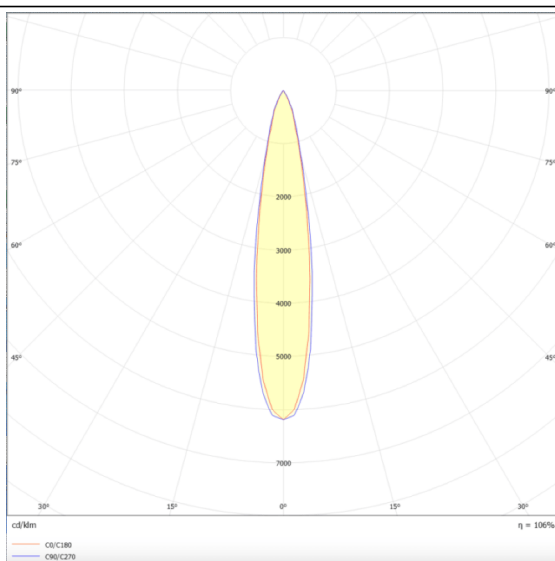

Photometry

Item code	86.D031.5313.02
Product type	Indoor
Category	Downlights
Family	STAR
Subfamily	Star-A
Pictograms	

Product

Real power (W)	30
Real luminous flux (Lm)	2250
Luminous efficiency (Lm/W)	75
Beam angle (&ordm;)	15
Life time (h)	50000 h L80B10
IP	20
Electrical class insulation	Clas II
Colour	Black
U. G. R	<19
Control gear included	Yes
Control gear	DALI
Flicker Free	Yes
Light source	LED
Type of LED	COB
Colour temperature (K)	3000
Colour consistency (SDCM)	SDCM<3
CRI	90