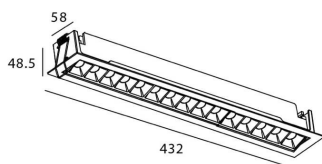

Scheme

Product

Real power (W) 30

Real luminous flux (Lm) 2250

Luminous efficiency (Lm/W) 75

Beam angle (°) 30

Life time (h) 50000 h L80B10

IP 20

Electrical class insulation Clas II

Colour White

U. G. R <19

Control gear included Yes

Control gear ON/OFF

Flicker Free Yes

Light source LED

Type of LED COB

Colour temperature (K) 3000

Colour consistency (SDCM) SDCM<3

CRI 90