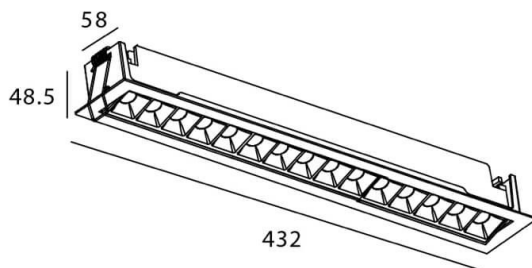

Star-A

Lavov Downlights from the family Star-A ,power 30 W and CRI 90 with an optic 30 degrees made in Die Cast Aluminum finished in Black with a real lumen output of 2250lm and an efficiency of 75lm/W. ON/OFF driver.

Item code	86.D031.5321.02
Product type	Indoor
Category	Downlights
Family	STAR
Subfamily	Star-A
Pictograms	

Scheme

Product	
Real power (W)	30
Real luminous flux (Lm)	2250
Luminous efficiency (Lm/W)	75
Beam angle (º)	30
Life time (h)	50000 h L80B10
IP	20
Electrical class insulation	Clas II
Colour	Black
U. G. R	<19
Control gear included	Yes
Control gear	ON/OFF
Flicker Free	Yes
Light source	LED
Type of LED	COB
Colour temperature (K)	3000
Colour consistency (SDCM)	SDCM<3
CRI	90