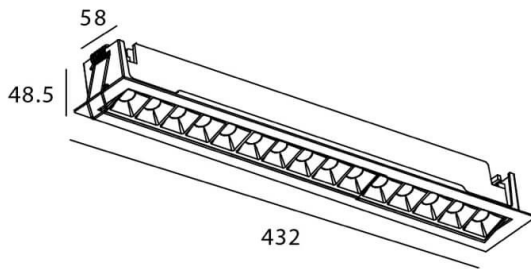

### Star-A

Lavov Downlights from the family Star-A ,power 30 W and CRI 90 with an optic 30 degrees made in Die Cast Aluminum finished in Black with a real lumen output of 2250lm and an efficiency of 75lm/W. ON/OFF driver.

### Scheme

<b>Product</b>	
Real power (W)	30
Real luminous flux (Lm)	2250
Luminous efficiency (Lm/W)	75
Beam angle (°)	30
Life time (h)	50000 h L80B10
IP	20
Electrical class insulation	Clas II
Colour	Black
U. G. R	19
Control gear included	Yes
Control gear	ON/OFF
Flicker Free	Yes
Light source	LED
Type of LED	COB
Colour temperature (K)	3000
Colour consistency (SDCM)	SDCM3
CRI	90