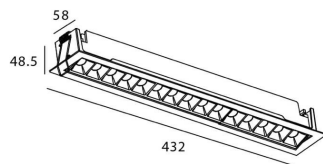

Star-A

Lavov Downlights from the family Star-A ,power 30 W and CRI 90 with an optic 30 degrees made in Die Cast Aluminum finished in White with a real lumen output of 2250lm and an efficiency of 75lm/W. DALI driver.

Item code 86.D031.5323.01

Product type Indoor

Category Downlights

Family STAR

Subfamily Star-A

Pictograms

Product

Real power (W) 30

Real luminous flux (Lm) 2250

Luminous efficiency (Lm/W) 75

Beam angle (°) 30

Life time (h) 50000 h L80B10

IP 20

Electrical class insulation Clas II

Colour White

U. G. R <19

Control gear included Yes

Control gear DALI

Flicker Free Yes

Light source LED

Type of LED COB

Colour temperature (K) 3000

Colour consistency (SDCM) SDCM<3

CRI 90

Scheme

Photometry