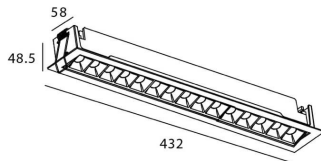

Star-A

Lavov Downlights from the family Star-A ,power 30 W and CRI 90 with an optic 30 degrees made in Die Cast Aluminum finished in Black with a real lumen output of 2250lm and an efficiency of 75lm/W. DALI driver.

Item code 86.D031.5323.02

Product type Indoor

Category Downlights

Family STAR

Subfamily Star-A

Pictograms

Product

Real power (W) 30

Real luminous flux (Lm) 2250

Luminous efficiency (Lm/W) 75

Beam angle (°) 30

Life time (h) 50000 h L80B10

IP 20

Electrical class insulation Clas II

Colour Black

U. G. R <19

Control gear included Yes

Control gear DALI

Flicker Free Yes

Light source LED

Type of LED COB

Colour temperature (K) 3000

Colour consistency (SDCM) SDCM<3

CRI 90

Scheme

Photometry