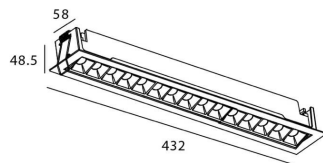

Star-A

Lavov Downlights from the family Star-A ,power 30 W and CRI 90 with an optic 30 degrees made in Die Cast Aluminum finished in Black with a real lumen output of 2250lm and an efficiency of 75lm/W. DALI driver.

Item code 86.D031.5323.02

Product type Indoor

Category Downlights

Family STAR

Subfamily Star-A

Pictograms

Product

Real power (W) 30

Real luminous flux (Lm) 2250

Luminous efficiency (Lm/W) 75

Beam angle (°) 30

Life time (h) 50000 h L80B10

IP 20

Electrical class insulation Clas II

Colour Black

U. G. R <19

Control gear included Yes

Control gear DALI

Flicker Free Yes

Light source LED

Type of LED COB

Colour temperature (K) 3000

Colour consistency (SDCM) SDCM<3

CRI 90

Scheme

Photometry