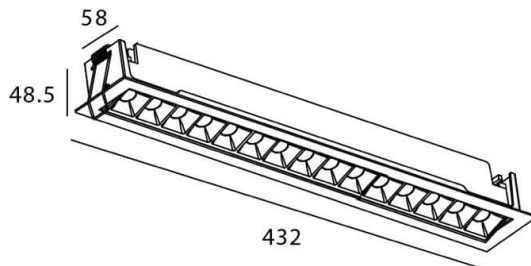

Star-A

Lavov Downlights from the family Star-A ,power 30 W and CRI 90 with an optic 45 degrees made in Die Cast Aluminum finished in White with a real lumen output of 2250lm and an efficiency of 75lm/W. ON/OFF driver.

Item code	86.D031.5331.01
Product type	Indoor
Category	Downlights
Family	STAR
Subfamily	Star-A

Pictograms

Scheme

Product	
Real power (W)	30
Real luminous flux (Lm)	2250
Luminous efficiency (Lm/W)	75
Beam angle (º)	45
Life time (h)	50000 h L80B10
IP	20
Electrical class insulation	Clas II
Colour	White
U. G. R	<19
Control gear included	Yes
Control gear	ON/OFF
Flicker Free	Yes
Light source	LED
Type of LED	COB
Colour temperature (K)	3000
Colour consistency (SDCM)	SDCM<3
CRI	90