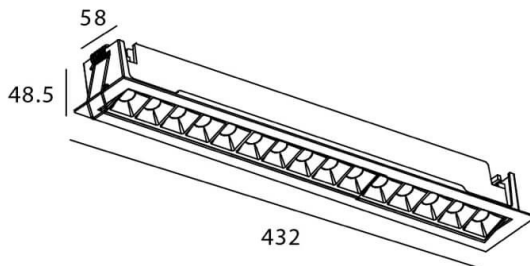

Star-A

Lavov Downlights from the family Star-A ,power 30 W and CRI 90 with an optic 45 degrees made in Die Cast Aluminum finished in White with a real lumen output of 2250lm and an efficiency of 75lm/W. ON/OFF driver.

Item code	86.D031.5331.01
Product type	Indoor
Category	Downlights
Family	STAR
Subfamily	Star-A
Pictograms	

Scheme

Product	
Real power (W)	30
Real luminous flux (Lm)	2250
Luminous efficiency (Lm/W)	75
Beam angle (°)	45
Life time (h)	50000 h L80B10
IP	20
Electrical class insulation	Clas II
Colour	White
U. G. R	19
Control gear included	Yes
Control gear	ON/OFF
Flicker Free	Yes
Light source	LED
Type of LED	COB
Colour temperature (K)	3000
Colour consistency (SDCM)	SDCM3
CRI	90