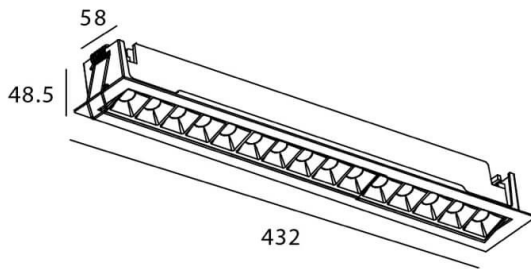

Star-A

Lavov Downlights from the family Star-A ,power 30 W and CRI 90 with an optic 45 degrees made in Die Cast Aluminum finished in Black with a real lumen output of 2250lm and an efficiency of 75lm/W. ON/OFF driver.

Item code	86.D031.5331.02
Product type	Indoor
Category	Downlights
Family	STAR
Subfamily	Star-A

Pictograms

Scheme

Product	
Real power (W)	30
Real luminous flux (Lm)	2250
Luminous efficiency (Lm/W)	75
Beam angle (º)	45
Life time (h)	50000 h L80B10
IP	20
Electrical class insulation	Clas II
Colour	Black
U. G. R	<19
Control gear included	Yes
Control gear	ON/OFF
Flicker Free	Yes
Light source	LED
Type of LED	COB
Colour temperature (K)	3000
Colour consistency (SDCM)	SDCM<3
CRI	90