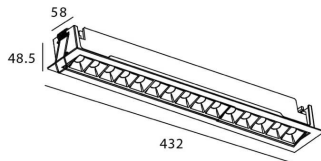

Star-A

Lavov Downlights from the family Star-A ,power 30 W and CRI 90 with an optic 45 degrees made in Die Cast Aluminum finished in Black with a real lumen output of 2250lm and an efficiency of 75lm/W. ON/OFF driver.

Item code	86.D031.5331.02
Product type	Indoor
Category	Downlights
Family	STAR
Subfamily	Star-A
Pictograms	

Scheme

Product	
Real power (W)	30
Real luminous flux (Lm)	2250
Luminous efficiency (Lm/W)	75
Beam angle (°)	45
Life time (h)	50000 h L80B10
IP	20
Electrical class insulation	Clas II
Colour	Black
U. G. R	<19
Control gear included	Yes
Control gear	ON/OFF
Flicker Free	Yes
Light source	LED
Type of LED	COB
Colour temperature (K)	3000
Colour consistency (SDCM)	SDCM<3
CRI	90