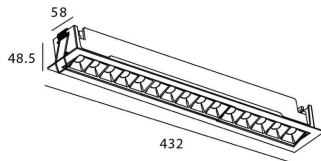

Star-A

Lavov Downlights from the family Star-A ,power 30 W and CRI 90 with an optic 45 degrees made in Die Cast Aluminum finished in Black with a real lumen output of 2250lm and an efficiency of 75lm/W. ON/OFF driver.

Item code	86.D031.5331.02
Product type	Indoor
Category	Downlights
Family	STAR
Subfamily	Star-A

Pictograms

Scheme

Product

Real power (W)	30
Real luminous flux (Lm)	2250
Luminous efficiency (Lm/W)	75
Beam angle (°)	45
Life time (h)	50000 h L80B10
IP	20
Electrical class insulation	Clas II
Colour	Black
U. G. R	<19
Control gear included	Yes
Control gear	ON/OFF
Flicker Free	Yes
Light source	LED
Type of LED	COB
Colour temperature (K)	3000
Colour consistency (SDCM)	SDCM<3
CRI	90