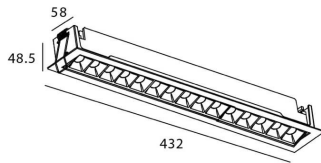

Star-A

Lavov Downlights from the family Star-A ,power 30 W and CRI 90 with an optic 45 degrees made in Die Cast Aluminum finished in Black with a real lumen output of 2250lm and an efficiency of 75lm/W. ON/OFF driver.

Item code	86.D031.5331.02
Product type	Indoor
Category	Downlights
Family	STAR
Subfamily	Star-A
Pictograms	

Scheme

Product

Real power (W)	30
Real luminous flux (Lm)	2250
Luminous efficiency (Lm/W)	75
Beam angle (°)	45
Life time (h)	50000 h L80B10
IP	20
Electrical class insulation	Clas II
Colour	Black
U. G. R	<19
Control gear included	Yes
Control gear	ON/OFF
Flicker Free	Yes
Light source	LED
Type of LED	COB
Colour temperature (K)	3000
Colour consistency (SDCM)	SDCM<3
CRI	90