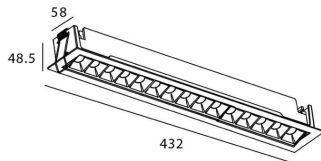

Star-A

Lavov Downlights from the family Star-A ,power 30 W and CRI 90 with an optic 45 degrees made in Die Cast Aluminum finished in White with a real lumen output of 2250lm and an efficiency of 75lm/W. DALI driver.

Item code 86.D031.5333.01

Product type Indoor

Category Downlights

Family STAR

Subfamily Star-A

Pictograms

Scheme

Product

Real power (W) 30

Real luminous flux (Lm) 2250

Luminous efficiency (Lm/W) 75

Beam angle (°) 45

Life time (h) 50000 h L80B10

IP 20

Electrical class insulation Clas II

Colour White

U. G. R <19

Control gear included Yes

Control gear DALI

Flicker Free Yes

Light source LED

Type of LED COB

Colour temperature (K) 3000

Colour consistency (SDCM) SDCM<3

CRI 90

Photometry