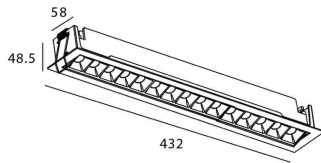

Star-A

Lavov Downlights from the family Star-A ,power 30 W and CRI 90 with an optic 45 degrees made in Die Cast Aluminum finished in White with a real lumen output of 2250lm and an efficiency of 75lm/W. DALI driver.

Item code 86.D031.5333.01

Product type Indoor

Category Downlights

Family STAR

Subfamily Star-A

Pictograms

Scheme

Product

Real power (W) 30

Real luminous flux (Lm) 2250

Luminous efficiency (Lm/W) 75

Beam angle (°) 45

Life time (h) 50000 h L80B10

IP 20

Electrical class insulation Clas II

Colour White

U. G. R <19

Control gear included Yes

Control gear DALI

Flicker Free Yes

Light source LED

Type of LED COB

Colour temperature (K) 3000

Colour consistency (SDCM) SDCM<3

CRI 90

Photometry