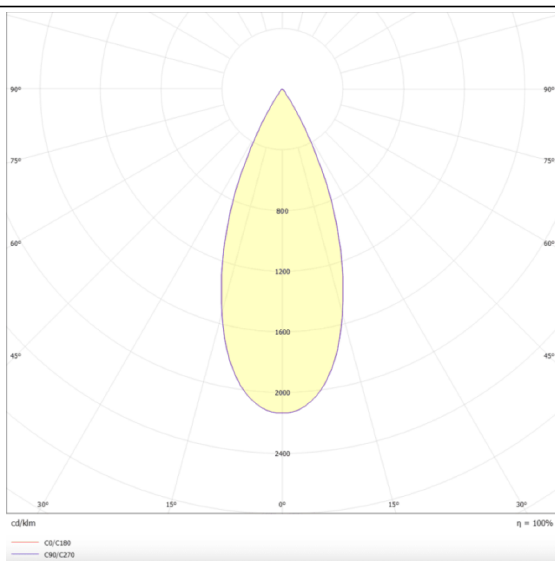

Star-A

Lavov Downlights from the family Star-A ,power 30 W and CRI 90 with an optic 45 degrees made in Die Cast Aluminum finished in White with a real lumen output of 2250lm and an efficiency of 75lm/W. DALI driver.

Scheme

Photometry

Item code	86.D031.5333.01
Product type	Indoor
Category	Downlights
Family	STAR
Subfamily	Star-A
Pictograms	

Product	
Real power (W)	30
Real luminous flux (Lm)	2250
Luminous efficiency (Lm/W)	75
Beam angle (°)	45
Life time (h)	50000 h L80B10
IP	20
Electrical class insulation	Clas II
Colour	White
U. G. R	19
Control gear included	Yes
Control gear	DALI
Flicker Free	Yes
Light source	LED
Type of LED	COB
Colour temperature (K)	3000
Colour consistency (SDCM)	SDCM3
CRI	90