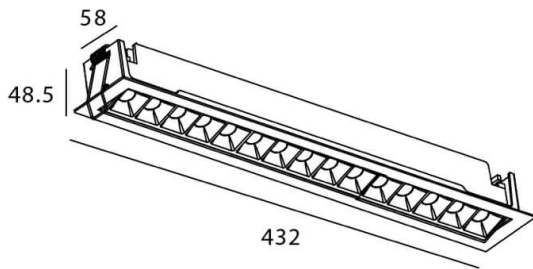

Star-A

Lavov Downlights from the family Star-A ,power 30 W and CRI 90 with an optic 45 degrees made in Die Cast Aluminum finished in White with a real lumen output of 2250lm and an efficiency of 75lm/W. DALI driver.

Item code	86.D031.5333.01
Product type	Indoor
Category	Downlights
Family	STAR
Subfamily	Star-A

Pictograms	

Product	
Real power (W)	30
Real luminous flux (Lm)	2250
Luminous efficiency (Lm/W)	75
Beam angle (&ordm;)	45
Life time (h)	50000 h L80B10
IP	20
Electrical class insulation	Clas II
Colour	White
U. G. R	<19
Control gear included	Yes
Control gear	DALI
Flicker Free	Yes
Light source	LED
Type of LED	COB
Colour temperature (K)	3000
Colour consistency (SDCM)	SDCM<3
CRI	90

Scheme

Photometry