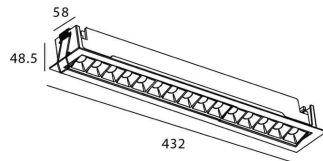

Star-A

Lavov Downlights from the family Star-A ,power 30 W and CRI 90 with an optic 45 degrees made in Die Cast Aluminum finished in White with a real lumen output of 2250lm and an efficiency of 75lm/W. DALI driver.

Item code 86.D031.5333.01

Product type Indoor

Category Downlights

Family STAR

Subfamily Star-A

Pictograms

Product

Real power (W) 30

Real luminous flux (Lm) 2250

Luminous efficiency (Lm/W) 75

Beam angle (°) 45

Life time (h) 50000 h L80B10

IP 20

Electrical class insulation Clas II

Colour White

U. G. R <19

Control gear included Yes

Control gear DALI

Flicker Free Yes

Light source LED

Type of LED COB

Colour temperature (K) 3000

Colour consistency (SDCM) SDCM<3

CRI 90

Scheme

Photometry