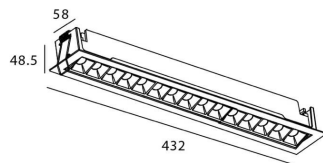

Star-A

Lavov Downlights from the family Star-A ,power 30 W and CRI 90 with an optic 45 degrees made in Die Cast Aluminum finished in Black with a real lumen output of 2250lm and an efficiency of 75lm/W. DALI driver.

Item code 86.D031.5333.02

Product type Indoor

Category Downlights

Family STAR

Subfamily Star-A

Pictograms

Product

Real power (W) 30

Real luminous flux (Lm) 2250

Luminous efficiency (Lm/W) 75

Beam angle (°) 45

Life time (h) 50000 h L80B10

IP 20

Electrical class insulation Clas II

Colour Black

U. G. R <19

Control gear included Yes

Control gear DALI

Flicker Free Yes

Light source LED

Type of LED COB

Colour temperature (K) 3000

Colour consistency (SDCM) SDCM<3

CRI 90

Scheme

Photometry