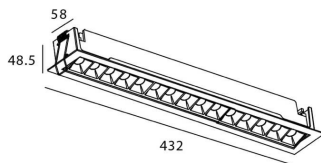

Star-A

Lavov Downlights from the family Star-A ,power 30 W and CRI 90 with an optic 45 degrees made in Die Cast Aluminum finished in Black with a real lumen output of 2250lm and an efficiency of 75lm/W. DALI driver.

Item code 86.D031.5333.02

Product type Indoor

Category Downlights

Family STAR

Subfamily Star-A

Pictograms

Product

Real power (W) 30

Real luminous flux (Lm) 2250

Luminous efficiency (Lm/W) 75

Beam angle (°) 45

Life time (h) 50000 h L80B10

IP 20

Electrical class insulation Clas II

Colour Black

U. G. R <19

Control gear included Yes

Control gear DALI

Flicker Free Yes

Light source LED

Type of LED COB

Colour temperature (K) 3000

Colour consistency (SDCM) SDCM<3

CRI 90

Scheme

Photometry