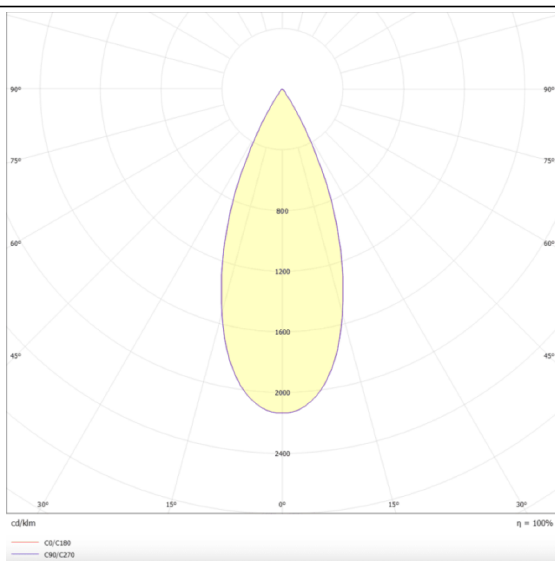

Star-A

Lavov Downlights from the family Star-A ,power 30 W and CRI 90 with an optic 45 degrees made in Die Cast Aluminum finished in Black with a real lumen output of 2250lm and an efficiency of 75lm/W. DALI driver.

Scheme

Photometry

Item code	86.D031.5333.02
Product type	Indoor
Category	Downlights
Family	STAR
Subfamily	Star-A

Pictograms

Product

Real power (W)	30
Real luminous flux (Lm)	2250
Luminous efficiency (Lm/W)	75
Beam angle (°)	45
Life time (h)	50000 h L80B10
IP	20
Electrical class insulation	Clas II
Colour	Black
U. G. R	19
Control gear included	Yes
Control gear	DALI
Flicker Free	Yes
Light source	LED
Type of LED	COB
Colour temperature (K)	3000
Colour consistency (SDCM)	SDCM3
CRI	90