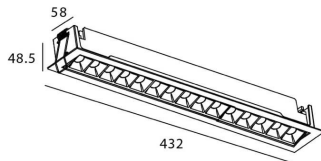

Scheme

Product

Real power (W) 30

Real luminous flux (Lm) 2250

Luminous efficiency (Lm/W) 75

Beam angle (°) Wall Washer

Life time (h) 50000 h L80B10

IP 20

Electrical class insulation Clas II

Colour White

U. G. R <19

Control gear included Yes

Control gear ON/OFF

Flicker Free Yes

Light source LED

Type of LED COB

Colour temperature (K) 3000

Colour consistency (SDCM) SDCM<3

CRI 90