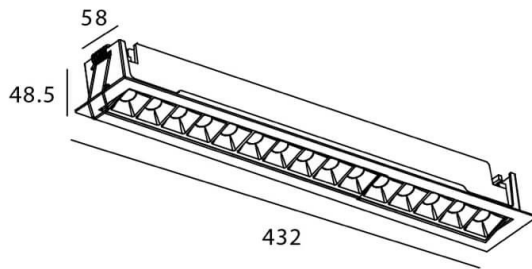

Star-A

Lavov Downlights from the family Star-A ,power 30 W and CRI 90 with an optic Wall Washer made in Die Cast Aluminum finished in White with a real lumen output of 2250lm and an efficiency of 75lm/W. ON/OFF driver.

Item code	86.D031.5341.01
Product type	Indoor
Category	Downlights
Family	STAR
Subfamily	Star-A
Pictograms	

Scheme

Product	
Real power (W)	30
Real luminous flux (Lm)	2250
Luminous efficiency (Lm/W)	75
Beam angle (º)	Wall Washer
Life time (h)	50000 h L80B10
IP	20
Electrical class insulation	Clas II
Colour	White
U. G. R	<19
Control gear included	Yes
Control gear	ON/OFF
Flicker Free	Yes
Light source	LED
Type of LED	COB
Colour temperature (K)	3000
Colour consistency (SDCM)	SDCM<3
CRI	90