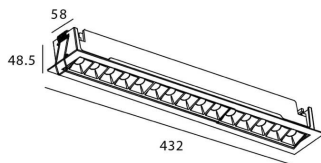

### Product

**Real power (W)** 30

**Real luminous flux (Lm)** 2250

**Luminous efficiency (Lm/W)** 75

**Beam angle (°)** Wall Washer

**Life time (h)** 50000 h L80B10

**IP** 20

**Electrical class insulation** Clas II