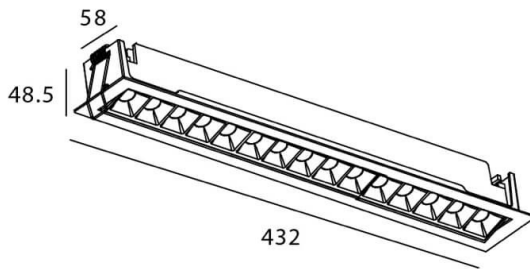

Star-A

Lavov Downlights from the family Star-A ,power 30 W and CRI 90 with an optic Wall Washer made in Die Cast Aluminum finished in Black with a real lumen output of 2250lm and an efficiency of 75lm/W. ON/OFF driver.

Item code	86.D031.5341.02
Product type	Indoor
Category	Downlights
Family	STAR
Subfamily	Star-A
Pictograms	

Scheme

Product	
Real power (W)	30
Real luminous flux (Lm)	2250
Luminous efficiency (Lm/W)	75
Beam angle (°)	Wall Washer
Life time (h)	50000 h L80B10
IP	20
Electrical class insulation	Clas II
Colour	Black
U. G. R	19
Control gear included	Yes
Control gear	ON/OFF
Flicker Free	Yes
Light source	LED
Type of LED	COB
Colour temperature (K)	3000
Colour consistency (SDCM)	SDCM3
CRI	90