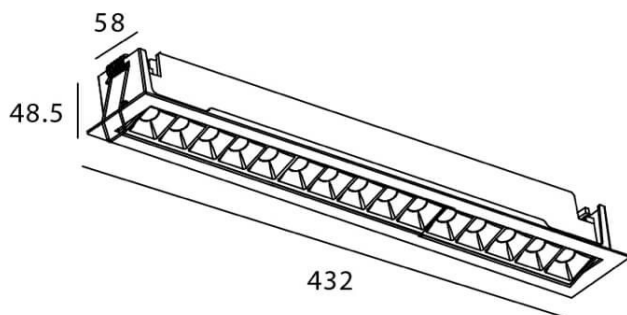

### Star-A

Lavov Downlights from the family Star-A ,power 30 W and CRI 90 with an optic Wall Washer made in Die Cast Aluminum finished in Black with a real lumen output of 2250lm and an efficiency of 75lm/W. ON/OFF driver.

Item code	86.D031.5341.02
Product type	Indoor
Category	Downlights
Family	STAR
Subfamily	Star-A
Pictograms	

### Scheme

Product	
Real power (W)	30
Real luminous flux (Lm)	2250
Luminous efficiency (Lm/W)	75
Beam angle (°)	Wall Washer
Life time (h)	50000 h L80B10
IP	20
Electrical class insulation	Clas II
Colour	Black
U. G. R	<19
Control gear included	Yes
Control gear	ON/OFF
Flicker Free	Yes
Light source	LED
Type of LED	COB
Colour temperature (K)	3000
Colour consistency (SDCM)	SDCM<3
CRI	90