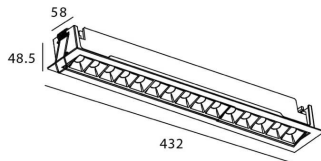

Star-A

Lavov Downlights from the family Star-A ,power 30 W and CRI 90 with an optic Wall Washer made in Die Cast Aluminum finished in Black with a real lumen output of 2250lm and an efficiency of 75lm/W. ON/OFF driver.

Item code	86.D031.5341.02
Product type	Indoor
Category	Downlights
Family	STAR
Subfamily	Star-A
Pictograms	

Scheme

Product

Real power (W)	30
Real luminous flux (Lm)	2250
Luminous efficiency (Lm/W)	75
Beam angle (°)	Wall Washer
Life time (h)	50000 h L80B10
IP	20
Electrical class insulation	Clas II
Colour	Black
U. G. R	<19
Control gear included	Yes
Control gear	ON/OFF
Flicker Free	Yes
Light source	LED
Type of LED	COB
Colour temperature (K)	3000
Colour consistency (SDCM)	SDCM<3
CRI	90