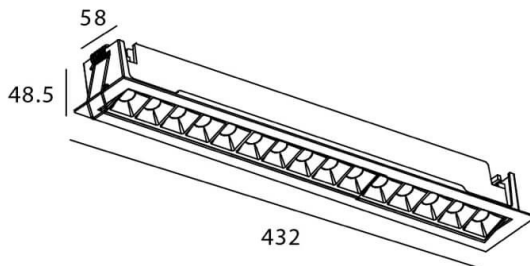

Star-A

Lavov Downlights from the family Star-A ,power 30 W and CRI 90 with an optic Wall Washer made in Die Cast Aluminum finished in White with a real lumen output of 2250lm and an efficiency of 75lm/W. DALI driver.

Item code	86.D031.5343.01
Product type	Indoor
Category	Downlights
Family	STAR
Subfamily	Star-A
Pictograms	

Scheme

Product	
Real power (W)	30
Real luminous flux (Lm)	2250
Luminous efficiency (Lm/W)	75
Beam angle (°)	Wall Washer
Life time (h)	50000 h L80B10
IP	20
Electrical class insulation	Clas II
Colour	White
U. G. R	19
Control gear included	Yes
Control gear	DALI
Flicker Free	Yes
Light source	LED
Type of LED	COB
Colour temperature (K)	3000
Colour consistency (SDCM)	SDCM3
CRI	90