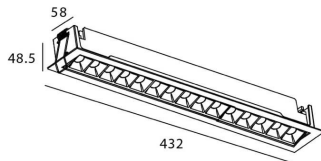

Star-A

Lavov Downlights from the family Star-A ,power 30 W and CRI 90 with an optic 15 degrees made in Die Cast Aluminum finished in White with a real lumen output of 2250lm and an efficiency of 75lm/W. ON/OFF driver.

Item code	86.D031.5411.01
Product type	Indoor
Category	Downlights
Family	STAR
Subfamily	Star-A

Pictograms

Scheme

Product

Real power (W)	30
Real luminous flux (Lm)	2250
Luminous efficiency (Lm/W)	75
Beam angle (°)	15
Life time (h)	50000 h L80B10
IP	20
Electrical class insulation	Clas II
Colour	White
U. G. R	<19
Control gear included	Yes
Control gear	ON/OFF
Flicker Free	Yes
Light source	LED
Type of LED	COB
Colour temperature (K)	4000
Colour consistency (SDCM)	SDCM<3
CRI	90