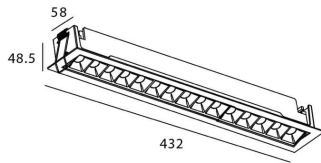

Star-A

Lavov Downlights from the family Star-A ,power 30 W and CRI 90 with an optic 15 degrees made in Die Cast Aluminum finished in Black with a real lumen output of 2250lm and an efficiency of 75lm/W. ON/OFF driver.

Item code	86.D031.5411.02
Product type	Indoor
Category	Downlights
Family	STAR
Subfamily	Star-A
Pictograms	

Scheme

Product	
Real power (W)	30
Real luminous flux (Lm)	2250
Luminous efficiency (Lm/W)	75
Beam angle (°)	15
Life time (h)	50000 h L80B10
IP	20
Electrical class insulation	Clas II
Colour	Black
U. G. R	<19
Control gear included	Yes
Control gear	ON/OFF
Flicker Free	Yes
Light source	LED
Type of LED	COB
Colour temperature (K)	4000
Colour consistency (SDCM)	SDCM<3
CRI	90