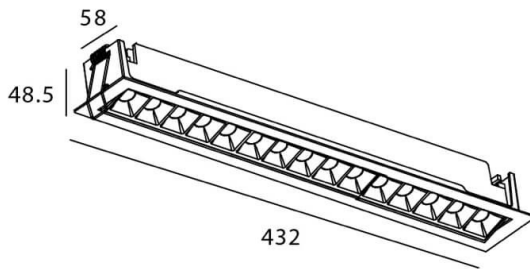

### Star-A

Lavov Downlights from the family Star-A ,power 30 W and CRI 90 with an optic 15 degrees made in Die Cast Aluminum finished in White with a real lumen output of 2250lm and an efficiency of 75lm/W. DALI driver.

### Scheme

Product	
Real power (W)	30
Real luminous flux (Lm)	2250
Luminous efficiency (Lm/W)	75
Beam angle (°)	15
Life time (h)	50000 h L80B10
IP	20
Electrical class insulation	Clas II
Colour	White
U. G. R	19
Control gear included	Yes
Control gear	DALI
Flicker Free	Yes
Light source	LED
Type of LED	COB
Colour temperature (K)	4000
Colour consistency (SDCM)	SDCM3
CRI	90