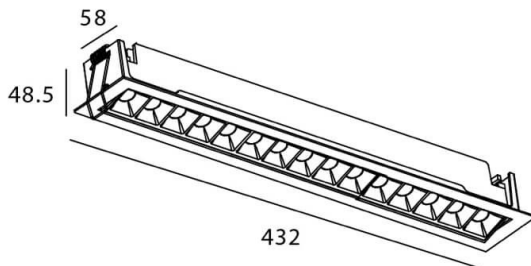

Star-A

Lavov Downlights from the family Star-A ,power 30 W and CRI 90 with an optic 15 degrees made in Die Cast Aluminum finished in White with a real lumen output of 2250lm and an efficiency of 75lm/W. DALI driver.

Item code	86.D031.5413.01
Product type	Indoor
Category	Downlights
Family	STAR
Subfamily	Star-A

Pictograms

Scheme

Product	
Real power (W)	30
Real luminous flux (Lm)	2250
Luminous efficiency (Lm/W)	75
Beam angle (º)	15
Life time (h)	50000 h L80B10
IP	20
Electrical class insulation	Clas II
Colour	White
U. G. R	<19
Control gear included	Yes
Control gear	DALI
Flicker Free	Yes
Light source	LED
Type of LED	COB
Colour temperature (K)	4000
Colour consistency (SDCM)	SDCM<3
CRI	90