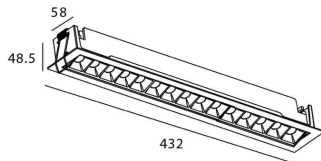

Scheme

Product

Real power (W) 30

Real luminous flux (Lm) 2250

Luminous efficiency (Lm/W) 75

Beam angle (°) 15

Life time (h) 50000 h L80B10

IP 20

Electrical class insulation Clas II

Colour White

U. G. R <19

Control gear included Yes

Control gear DALI

Flicker Free Yes

Light source LED

Type of LED COB

Colour temperature (K) 4000

Colour consistency (SDCM) SDCM<3

CRI 90