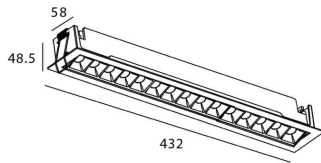

Star-A

Lavov Downlights from the family Star-A ,power 30 W and CRI 90 with an optic 15 degrees made in Die Cast Aluminum finished in Black with a real lumen output of 2250lm and an efficiency of 75lm/W. DALI driver.

Item code	86.D031.5413.02
Product type	Indoor
Category	Downlights
Family	STAR
Subfamily	Star-A
Pictograms	

Scheme

Product	
Real power (W)	30
Real luminous flux (Lm)	2250
Luminous efficiency (Lm/W)	75
Beam angle (°)	15
Life time (h)	50000 h L80B10
IP	20
Electrical class insulation	Clas II
Colour	Black
U. G. R	<19
Control gear included	Yes
Control gear	DALI
Flicker Free	Yes
Light source	LED
Type of LED	COB
Colour temperature (K)	4000
Colour consistency (SDCM)	SDCM<3
CRI	90