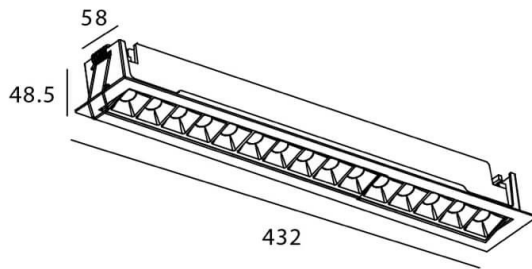

Star-A

Lavov Downlights from the family Star-A ,power 30 W and CRI 90 with an optic 30 degrees made in Die Cast Aluminum finished in White with a real lumen output of 2250lm and an efficiency of 75lm/W. ON/OFF driver.

Item code	86.D031.5421.01
Product type	Indoor
Category	Downlights
Family	STAR
Subfamily	Star-A
Pictograms	

Scheme

Product	
Real power (W)	30
Real luminous flux (Lm)	2250
Luminous efficiency (Lm/W)	75
Beam angle (º)	30
Life time (h)	50000 h L80B10
IP	20
Electrical class insulation	Clas II
Colour	White
U. G. R	<19
Control gear included	Yes
Control gear	ON/OFF
Flicker Free	Yes
Light source	LED
Type of LED	COB
Colour temperature (K)	4000
Colour consistency (SDCM)	SDCM<3
CRI	90