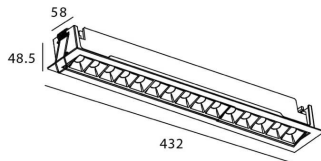

Star-A

Lavov Downlights from the family Star-A ,power 30 W and CRI 90 with an optic 30 degrees made in Die Cast Aluminum finished in Black with a real lumen output of 2250lm and an efficiency of 75lm/W. ON/OFF driver.

Item code	86.D031.5421.02
Product type	Indoor
Category	Downlights
Family	STAR
Subfamily	Star-A
Pictograms	

Scheme

Product	
Real power (W)	30
Real luminous flux (Lm)	2250
Luminous efficiency (Lm/W)	75
Beam angle (°)	30
Life time (h)	50000 h L80B10
IP	20
Electrical class insulation	Clas II
Colour	Black
U. G. R	<19
Control gear included	Yes
Control gear	ON/OFF
Flicker Free	Yes
Light source	LED
Type of LED	COB
Colour temperature (K)	4000
Colour consistency (SDCM)	SDCM<3
CRI	90