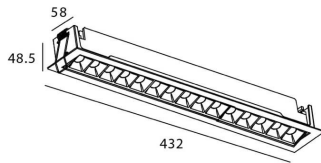

Scheme

Product

Real power (W) 30

Real luminous flux (Lm) 2250

Luminous efficiency (Lm/W) 75

Beam angle (°) 30

Life time (h) 50000 h L80B10

IP 20

Electrical class insulation Clas II

Colour Black

U. G. R <19

Control gear included Yes

Control gear ON/OFF

Flicker Free Yes

Light source LED

Type of LED COB

Colour temperature (K) 4000

Colour consistency (SDCM) SDCM<3

CRI 90