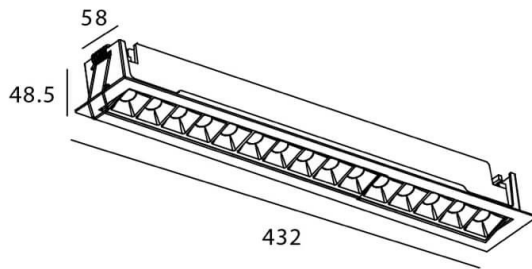

Star-A

Lavov Downlights from the family Star-A ,power 30 W and CRI 90 with an optic 30 degrees made in Die Cast Aluminum finished in Black with a real lumen output of 2250lm and an efficiency of 75lm/W. ON/OFF driver.

Item code	86.D031.5421.02
Product type	Indoor
Category	Downlights
Family	STAR
Subfamily	Star-A
Pictograms	

Scheme

Product	
Real power (W)	30
Real luminous flux (Lm)	2250
Luminous efficiency (Lm/W)	75
Beam angle (°)	30
Life time (h)	50000 h L80B10
IP	20
Electrical class insulation	Clas II
Colour	Black
U. G. R	19
Control gear included	Yes
Control gear	ON/OFF
Flicker Free	Yes
Light source	LED
Type of LED	COB
Colour temperature (K)	4000
Colour consistency (SDCM)	SDCM3
CRI	90