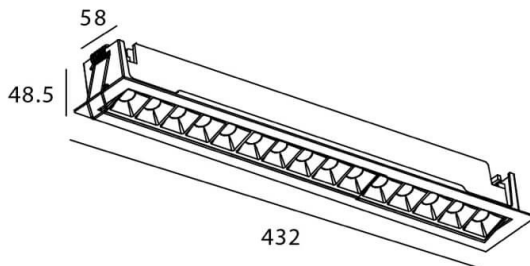

Star-A

Lavov Downlights from the family Star-A ,power 30 W and CRI 90 with an optic 30 degrees made in Die Cast Aluminum finished in Black with a real lumen output of 2250lm and an efficiency of 75lm/W. ON/OFF driver.

Item code	86.D031.5421.02
Product type	Indoor
Category	Downlights
Family	STAR
Subfamily	Star-A

Pictograms

Scheme

Product	
Real power (W)	30
Real luminous flux (Lm)	2250
Luminous efficiency (Lm/W)	75
Beam angle (º)	30
Life time (h)	50000 h L80B10
IP	20
Electrical class insulation	Clas II
Colour	Black
U. G. R	<19
Control gear included	Yes
Control gear	ON/OFF
Flicker Free	Yes
Light source	LED
Type of LED	COB
Colour temperature (K)	4000
Colour consistency (SDCM)	SDCM<3
CRI	90