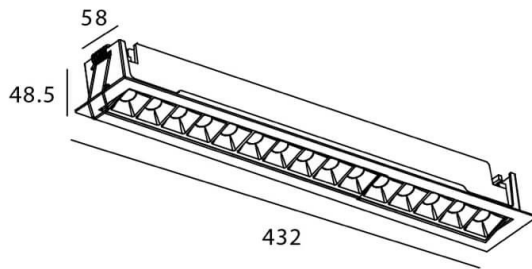

### Star-A

Lavov Downlights from the family Star-A ,power 30 W and CRI 90 with an optic 45 degrees made in Die Cast Aluminum finished in White with a real lumen output of 2250lm and an efficiency of 75lm/W. ON/OFF driver.

### Scheme

Product	
Real power (W)	30
Real luminous flux (Lm)	2250
Luminous efficiency (Lm/W)	75
Beam angle (°)	45
Life time (h)	50000 h L80B10
IP	20
Electrical class insulation	Clas II
Colour	White
U. G. R	19
Control gear included	Yes
Control gear	ON/OFF
Flicker Free	Yes
Light source	LED
Type of LED	COB
Colour temperature (K)	4000
Colour consistency (SDCM)	SDCM3
CRI	90