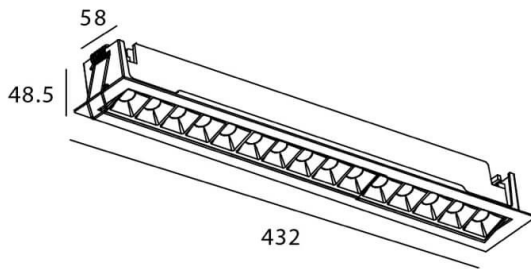

Star-A

Lavov Downlights from the family Star-A ,power 30 W and CRI 90 with an optic 45 degrees made in Die Cast Aluminum finished in White with a real lumen output of 2250lm and an efficiency of 75lm/W. ON/OFF driver.

Item code	86.D031.5431.01
Product type	Indoor
Category	Downlights
Family	STAR
Subfamily	Star-A

Pictograms

Scheme

Product	
Real power (W)	30
Real luminous flux (Lm)	2250
Luminous efficiency (Lm/W)	75
Beam angle (º)	45
Life time (h)	50000 h L80B10
IP	20
Electrical class insulation	Clas II
Colour	White
U. G. R	<19
Control gear included	Yes
Control gear	ON/OFF
Flicker Free	Yes
Light source	LED
Type of LED	COB
Colour temperature (K)	4000
Colour consistency (SDCM)	SDCM<3
CRI	90