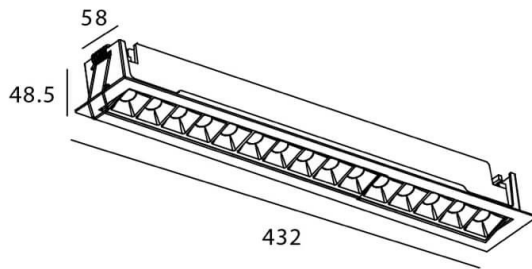

Star-A

Lavov Downlights from the family Star-A ,power 30 W and CRI 90 with an optic 45 degrees made in Die Cast Aluminum finished in Black with a real lumen output of 2250lm and an efficiency of 75lm/W. ON/OFF driver.

Item code	86.D031.5431.02
Product type	Indoor
Category	Downlights
Family	STAR
Subfamily	Star-A
Pictograms	

Scheme

Product	
Real power (W)	30
Real luminous flux (Lm)	2250
Luminous efficiency (Lm/W)	75
Beam angle (°)	45
Life time (h)	50000 h L80B10
IP	20
Electrical class insulation	Clas II
Colour	Black
U. G. R	19
Control gear included	Yes
Control gear	ON/OFF
Flicker Free	Yes
Light source	LED
Type of LED	COB
Colour temperature (K)	4000
Colour consistency (SDCM)	SDCM3
CRI	90