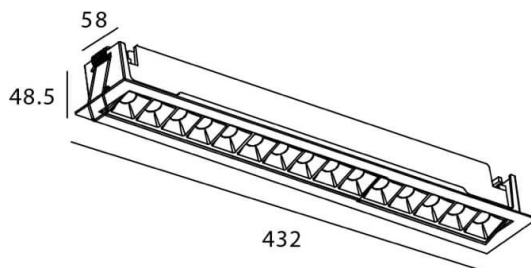

Star-A

Lavov Downlights from the family Star-A ,power 30 W and CRI 90 with an optic 45 degrees made in Die Cast Aluminum finished in Black with a real lumen output of 2250lm and an efficiency of 75lm/W. ON/OFF driver.

Item code	86.D031.5431.02
Product type	Indoor
Category	Downlights
Family	STAR
Subfamily	Star-A

Pictograms

Scheme

Product	
Real power (W)	30
Real luminous flux (Lm)	2250
Luminous efficiency (Lm/W)	75
Beam angle (º)	45
Life time (h)	50000 h L80B10
IP	20
Electrical class insulation	Clas II
Colour	Black
U. G. R	<19
Control gear included	Yes
Control gear	ON/OFF
Flicker Free	Yes
Light source	LED
Type of LED	COB
Colour temperature (K)	4000
Colour consistency (SDCM)	SDCM<3
CRI	90