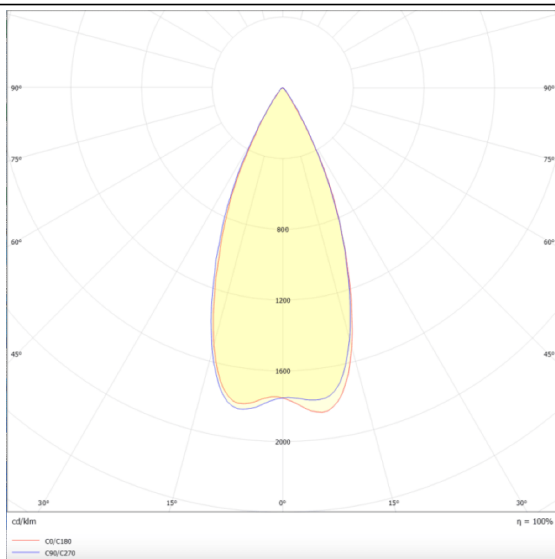

### Star-A

Lavov Downlights from the family Star-A ,power 30 W and CRI 90 with an optic 45 degrees made in Die Cast Aluminum finished in White with a real lumen output of 2250lm and an efficiency of 75lm/W. DALI driver.

### Scheme

### Photometry

Item code	86.D031.5433.01
Product type	Indoor
Category	Downlights
Family	STAR
Subfamily	Star-A
Pictograms	

Product	
Real power (W)	30
Real luminous flux (Lm)	2250
Luminous efficiency (Lm/W)	75
Beam angle (&ordm;)	45
Life time (h)	50000 h L80B10
IP	20
Electrical class insulation	Clas II
Colour	White
U. G. R	<19
Control gear included	Yes
Control gear	DALI
Flicker Free	Yes
Light source	LED
Type of LED	COB
Colour temperature (K)	4000
Colour consistency (SDCM)	SDCM<3
CRI	90