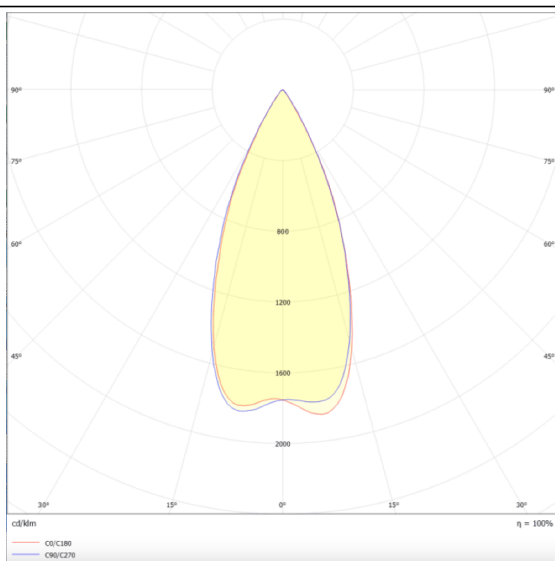

Star-A

Lavov Downlights from the family Star-A ,power 30 W and CRI 90 with an optic 45 degrees made in Die Cast Aluminum finished in White with a real lumen output of 2250lm and an efficiency of 75lm/W. DALI driver.

Scheme

Photometry

Item code	86.D031.5433.01
Product type	Indoor
Category	Downlights
Family	STAR
Subfamily	Star-A
Pictograms	

Product	
Real power (W)	30
Real luminous flux (Lm)	2250
Luminous efficiency (Lm/W)	75
Beam angle (°)	45
Life time (h)	50000 h L80B10
IP	20
Electrical class insulation	Clas II
Colour	White
U. G. R	19
Control gear included	Yes
Control gear	DALI
Flicker Free	Yes
Light source	LED
Type of LED	COB
Colour temperature (K)	4000
Colour consistency (SDCM)	SDCM3
CRI	90