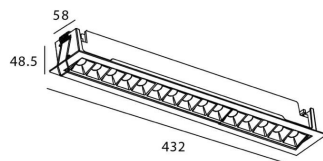

Star-A

Lavov Downlights from the family Star-A ,power 30 W and CRI 90 with an optic 45 degrees made in Die Cast Aluminum finished in White with a real lumen output of 2250lm and an efficiency of 75lm/W. DALI driver.

Item code 86.D031.5433.01

Product type Indoor

Category Downlights

Family STAR

Subfamily Star-A

Pictograms

Product

Real power (W) 30

Real luminous flux (Lm) 2250

Luminous efficiency (Lm/W) 75

Beam angle (°) 45

Life time (h) 50000 h L80B10

IP 20

Electrical class insulation Clas II

Colour White

U. G. R <19

Control gear included Yes

Control gear DALI

Flicker Free Yes

Light source LED

Type of LED COB

Colour temperature (K) 4000

Colour consistency (SDCM) SDCM<3

CRI 90

Scheme

Photometry