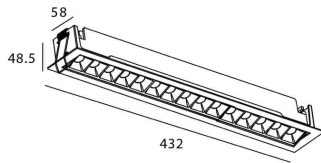

Star-A

Lavov Downlights from the family Star-A ,power 30 W and CRI 90 with an optic 45 degrees made in Die Cast Aluminum finished in White with a real lumen output of 2250lm and an efficiency of 75lm/W. DALI driver.

Item code 86.D031.5433.01

Product type Indoor

Category Downlights

Family STAR

Subfamily Star-A

Pictograms

Scheme

Product

Real power (W) 30

Real luminous flux (Lm) 2250

Luminous efficiency (Lm/W) 75

Beam angle (°) 45

Life time (h) 50000 h L80B10

IP 20

Electrical class insulation Clas II

Colour White

U. G. R <19

Control gear included Yes

Control gear DALI

Flicker Free Yes

Light source LED

Type of LED COB

Colour temperature (K) 4000

Colour consistency (SDCM) SDCM<3

CRI 90

Photometry