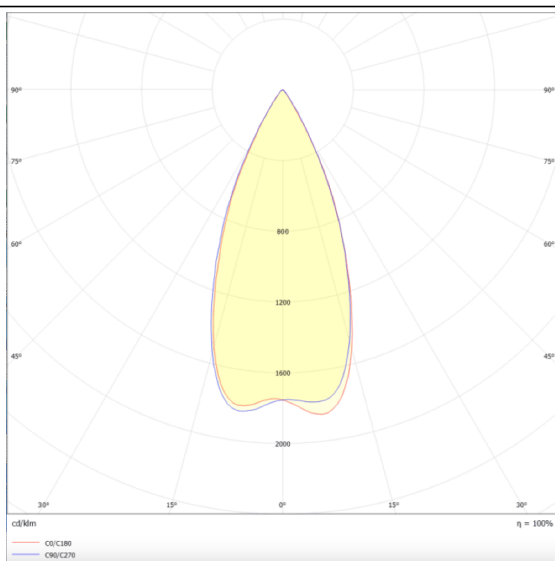

### Star-A

Lavov Downlights from the family Star-A ,power 30 W and CRI 90 with an optic 45 degrees made in Die Cast Aluminum finished in Black with a real lumen output of 2250lm and an efficiency of 75lm/W. DALI driver.

### Scheme

### Photometry

Item code	86.D031.5433.02
Product type	Indoor
Category	Downlights
Family	STAR
Subfamily	Star-A
Pictograms	

Product	
Real power (W)	30
Real luminous flux (Lm)	2250
Luminous efficiency (Lm/W)	75
Beam angle (&ordm;)	45
Life time (h)	50000 h L80B10
IP	20
Electrical class insulation	Clas II
Colour	Black
U. G. R	<19
Control gear included	Yes
Control gear	DALI
Flicker Free	Yes
Light source	LED
Type of LED	COB
Colour temperature (K)	4000
Colour consistency (SDCM)	SDCM<3
CRI	90