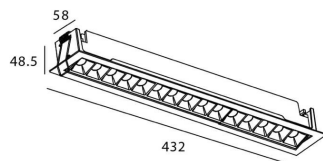

Star-A

Lavov Downlights from the family Star-A ,power 30 W and CRI 90 with an optic 45 degrees made in Die Cast Aluminum finished in Black with a real lumen output of 2250lm and an efficiency of 75lm/W. DALI driver.

Item code 86.D031.5433.02

Product type Indoor

Category Downlights

Family STAR

Subfamily Star-A

Pictograms

Product

Real power (W) 30

Real luminous flux (Lm) 2250

Luminous efficiency (Lm/W) 75

Beam angle (°) 45

Life time (h) 50000 h L80B10

IP 20

Electrical class insulation Clas II

Colour Black

U. G. R <19

Control gear included Yes

Control gear DALI

Flicker Free Yes

Light source LED

Type of LED COB

Colour temperature (K) 4000

Colour consistency (SDCM) SDCM<3

CRI 90

Scheme

Photometry