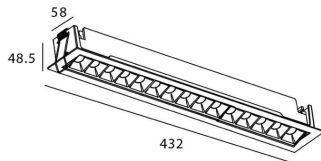

Star-A

Lavov Downlights from the family Star-A ,power 30 W and CRI 90 with an optic 45 degrees made in Die Cast Aluminum finished in Black with a real lumen output of 2250lm and an efficiency of 75lm/W. DALI driver.

Item code 86.D031.5433.02

Product type Indoor

Category Downlights

Family STAR

Subfamily Star-A

Pictograms

Scheme

Product

Real power (W) 30

Real luminous flux (Lm) 2250

Luminous efficiency (Lm/W) 75

Beam angle (°) 45

Life time (h) 50000 h L80B10

IP 20

Electrical class insulation Clas II

Colour Black

U. G. R <19

Control gear included Yes

Control gear DALI

Flicker Free Yes

Light source LED

Type of LED COB

Colour temperature (K) 4000

Colour consistency (SDCM) SDCM<3

CRI 90

Photometry