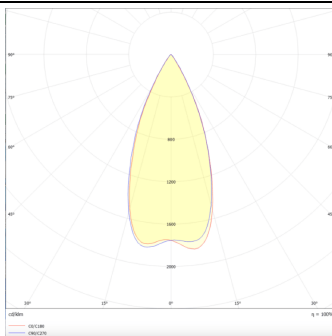

### Star-A

Lavov Downlights from the family Star-A ,power 30 W and CRI 90 with an optic 45 degrees made in Die Cast Aluminum finished in Black with a real lumen output of 2250lm and an efficiency of 75lm/W. DALI driver.

### Photometry