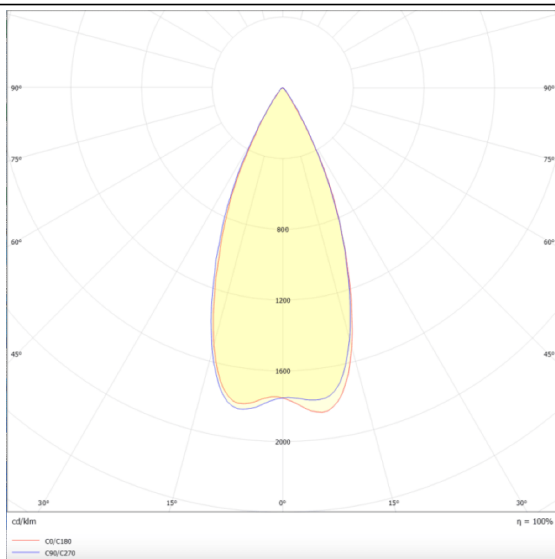

Star-A

Lavov Downlights from the family Star-A ,power 30 W and CRI 90 with an optic 45 degrees made in Die Cast Aluminum finished in Black with a real lumen output of 2250lm and an efficiency of 75lm/W. DALI driver.

Scheme

Photometry

Item code	86.D031.5433.02
Product type	Indoor
Category	Downlights
Family	STAR
Subfamily	Star-A
Pictograms	

Product	
Real power (W)	30
Real luminous flux (Lm)	2250
Luminous efficiency (Lm/W)	75
Beam angle (°)	45
Life time (h)	50000 h L80B10
IP	20
Electrical class insulation	Clas II
Colour	Black
U. G. R	19
Control gear included	Yes
Control gear	DALI
Flicker Free	Yes
Light source	LED
Type of LED	COB
Colour temperature (K)	4000
Colour consistency (SDCM)	SDCM3
CRI	90