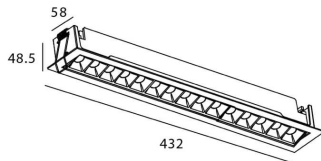

Scheme

Product

Real power (W)	30

Real luminous flux (Lm)	2250

Luminous efficiency (Lm/W)	75

Beam angle (°)	Wall Washer

Life time (h)	50000 h L80B10

IP	20

Electrical class insulation	Clas II

Colour	White

U. G. R	<19

Control gear included	Yes

Control gear	ON/OFF

Flicker Free	Yes

Light source	LED

Type of LED	COB

Colour temperature (K)	4000

Colour consistency (SDCM)	SDCM<3

CRI	90