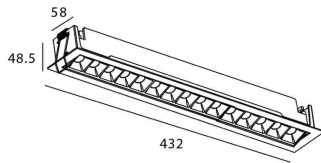

### Product

**Real power (W)** 30

**Real luminous flux (Lm)** 2250

**Luminous efficiency (Lm/W)** 75

**Beam angle (°)** Wall Washer

**Life time (h)** 50000 h L80B10

**IP** 20

**Electrical class insulation** Clas II