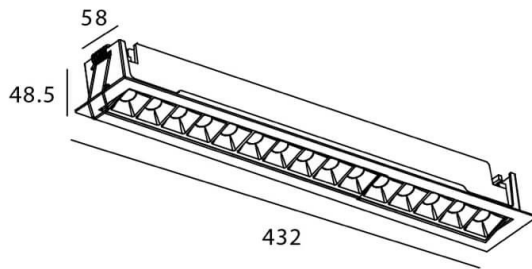

Star-A

Lavov Downlights from the family Star-A ,power 30 W and CRI 90 with an optic Wall Washer made in Die Cast Aluminum finished in White with a real lumen output of 2250lm and an efficiency of 75lm/W. ON/OFF driver.

Item code	86.D031.5441.01
Product type	Indoor
Category	Downlights
Family	STAR
Subfamily	Star-A
Pictograms	

Scheme

Product	
Real power (W)	30
Real luminous flux (Lm)	2250
Luminous efficiency (Lm/W)	75
Beam angle (º)	Wall Washer
Life time (h)	50000 h L80B10
IP	20
Electrical class insulation	Clas II
Colour	White
U. G. R	<19
Control gear included	Yes
Control gear	ON/OFF
Flicker Free	Yes
Light source	LED
Type of LED	COB
Colour temperature (K)	4000
Colour consistency (SDCM)	SDCM<3
CRI	90