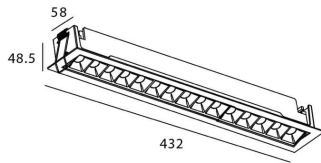

Star-A

Lavov Downlights from the family Star-A ,power 30 W and CRI 90 with an optic Wall Washer made in Die Cast Aluminum finished in Black with a real lumen output of 2250lm and an efficiency of 75lm/W. ON/OFF driver.

Item code	86.D031.5441.02
Product type	Indoor
Category	Downlights
Family	STAR
Subfamily	Star-A
Pictograms	

Scheme

Product	
Real power (W)	30
Real luminous flux (Lm)	2250
Luminous efficiency (Lm/W)	75
Beam angle (°)	Wall Washer
Life time (h)	50000 h L80B10
IP	20
Electrical class insulation	Clas II
Colour	Black
U. G. R	<19
Control gear included	Yes
Control gear	ON/OFF
Flicker Free	Yes
Light source	LED
Type of LED	COB
Colour temperature (K)	4000
Colour consistency (SDCM)	SDCM<3
CRI	90