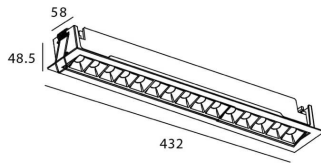

Scheme

Product

Real power (W)	30
Real luminous flux (Lm)	2250
Luminous efficiency (Lm/W)	75
Beam angle (°)	Wall Washer
Life time (h)	50000 h L80B10
IP	20
Electrical class insulation	Clas II
Colour	Black
U. G. R	<19
Control gear included	Yes
Control gear	ON/OFF
Flicker Free	Yes
Light source	LED
Type of LED	COB
Colour temperature (K)	4000
Colour consistency (SDCM)	SDCM<3
CRI	90