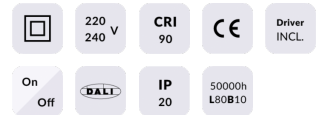

Star-A

Lavov Downlights from the family Star-A ,power 30 W and CRI 90 with an optic Wall Washer made in Die Cast Aluminum finished in Black with a real lumen output of 2250lm and an efficiency of 75lm/W. ON/OFF driver.

Item code	86.D031.5441.02
Product type	Indoor
Category	Downlights
Family	STAR
Subfamily	Star-A

Pictograms

Scheme

Product

Real power (W)	30
Real luminous flux (Lm)	2250
Luminous efficiency (Lm/W)	75
Beam angle (°)	Wall Washer
Life time (h)	50000 h L80B10
IP	20
Electrical class insulation	Clas II
Colour	Black
U. G. R	<19
Control gear included	Yes
Control gear	ON/OFF
Flicker Free	Yes
Light source	LED
Type of LED	COB
Colour temperature (K)	4000
Colour consistency (SDCM)	SDCM<3
CRI	90