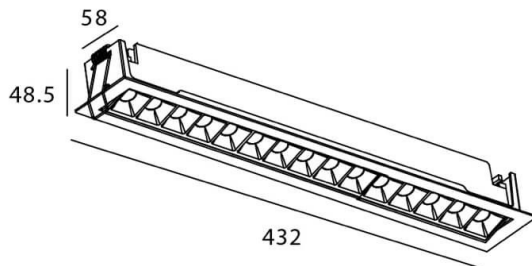

### Star-A

Lavov Downlights from the family Star-A ,power 30 W and CRI 90 with an optic Wall Washer made in Die Cast Aluminum finished in Black with a real lumen output of 2250lm and an efficiency of 75lm/W. ON/OFF driver.

### Scheme

Product	
Real power (W)	30
Real luminous flux (Lm)	2250
Luminous efficiency (Lm/W)	75
Beam angle (&ordm;)	Wall Washer
Life time (h)	50000 h L80B10
IP	20
Electrical class insulation	Clas II
Colour	Black
U. G. R	<19
Control gear included	Yes
Control gear	ON/OFF
Flicker Free	Yes
Light source	LED
Type of LED	COB
Colour temperature (K)	4000
Colour consistency (SDCM)	SDCM<3
CRI	90