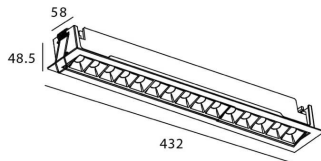

Star-A

Lavov Downlights from the family Star-A ,power 30 W and CRI 90 with an optic Wall Washer made in Die Cast Aluminum finished in Black with a real lumen output of 2250lm and an efficiency of 75lm/W. ON/OFF driver.

Item code	86.D031.5441.02
Product type	Indoor
Category	Downlights
Family	STAR
Subfamily	Star-A
Pictograms	

Scheme

Product

Real power (W)	30
Real luminous flux (Lm)	2250
Luminous efficiency (Lm/W)	75
Beam angle (°)	Wall Washer
Life time (h)	50000 h L80B10
IP	20
Electrical class insulation	Clas II
Colour	Black
U. G. R	<19
Control gear included	Yes
Control gear	ON/OFF
Flicker Free	Yes
Light source	LED
Type of LED	COB
Colour temperature (K)	4000
Colour consistency (SDCM)	SDCM<3
CRI	90