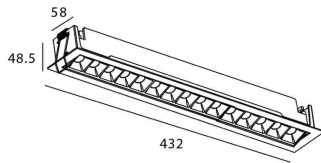

Scheme

Product

Real power (W) 30

Real luminous flux (Lm) 2250

Luminous efficiency (Lm/W) 75

Beam angle (°) Wall Washer

Life time (h) 50000 h L80B10

IP 20

Electrical class insulation Clas II

Colour Black

U. G. R <19

Control gear included Yes

Control gear ON/OFF

Flicker Free Yes

Light source LED

Type of LED COB

Colour temperature (K) 4000

Colour consistency (SDCM) SDCM<3

CRI 90