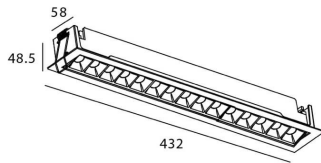

Scheme

Product

Real power (W) 30

Real luminous flux (Lm) 2250

Luminous efficiency (Lm/W) 75

Beam angle (°) Wall Washer

Life time (h) 50000 h L80B10

IP 20

Electrical class insulation Clas II

Colour White

U. G. R <19

Control gear included Yes

Control gear DALI

Flicker Free Yes

Light source LED

Type of LED COB

Colour temperature (K) 4000

Colour consistency (SDCM) SDCM<3

CRI 90