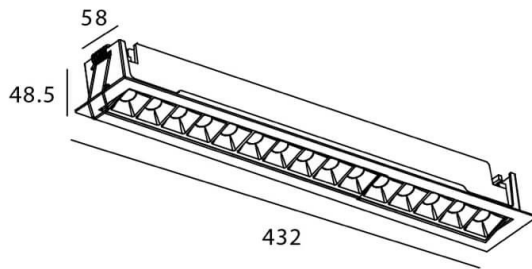

Star-A

Lavov Downlights from the family Star-A ,power 30 W and CRI 90 with an optic Wall Washer made in Die Cast Aluminum finished in White with a real lumen output of 2250lm and an efficiency of 75lm/W. DALI driver.

Item code	86.D031.5443.01
Product type	Indoor
Category	Downlights
Family	STAR
Subfamily	Star-A
Pictograms	

Scheme

Product	
Real power (W)	30
Real luminous flux (Lm)	2250
Luminous efficiency (Lm/W)	75
Beam angle (º)	Wall Washer
Life time (h)	50000 h L80B10
IP	20
Electrical class insulation	Clas II
Colour	White
U. G. R	<19
Control gear included	Yes
Control gear	DALI
Flicker Free	Yes
Light source	LED
Type of LED	COB
Colour temperature (K)	4000
Colour consistency (SDCM)	SDCM<3
CRI	90