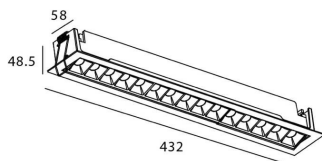

Star-A

Lavov Downlights from the family Star-A ,power 30 W and CRI 90 with an optic Wall Washer made in Die Cast Aluminum finished in White with a real lumen output of 2250lm and an efficiency of 75lm/W. DALI driver.

Item code	86.D031.5443.01
Product type	Indoor
Category	Downlights
Family	STAR
Subfamily	Star-A

Pictograms

Scheme

Product

Real power (W)	30
Real luminous flux (Lm)	2250
Luminous efficiency (Lm/W)	75
Beam angle (°)	Wall Washer
Life time (h)	50000 h L80B10
IP	20
Electrical class insulation	Clas II
Colour	White
U. G. R	<19
Control gear included	Yes
Control gear	DALI
Flicker Free	Yes
Light source	LED
Type of LED	COB
Colour temperature (K)	4000
Colour consistency (SDCM)	SDCM<3
CRI	90