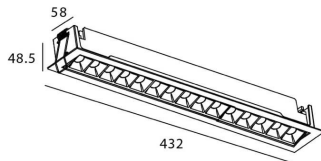

Scheme

Product

Real power (W) 30

Real luminous flux (Lm) 2250

Luminous efficiency (Lm/W) 75

Beam angle (°) Wall Washer

Life time (h) 50000 h L80B10

IP 20

Electrical class insulation Clas II

Colour Black

U. G. R <19

Control gear included Yes

Control gear DALI

Flicker Free Yes

Light source LED

Type of LED COB

Colour temperature (K) 4000

Colour consistency (SDCM) SDCM<3

CRI 90