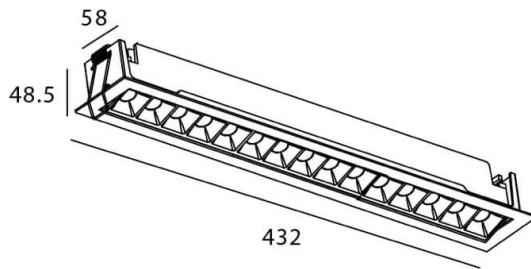

Star-A

Lavov Downlights from the family Star-A ,power 30 W and CRI 90 with an optic Wall Washer made in Die Cast Aluminum finished in Black with a real lumen output of 2250lm and an efficiency of 75lm/W. DALI driver.

Item code	86.D031.5443.02
Product type	Indoor
Category	Downlights
Family	STAR
Subfamily	Star-A
Pictograms	

Scheme

Product	
Real power (W)	30
Real luminous flux (Lm)	2250
Luminous efficiency (Lm/W)	75
Beam angle (º)	Wall Washer
Life time (h)	50000 h L80B10
IP	20
Electrical class insulation	Clas II
Colour	Black
U. G. R	<19
Control gear included	Yes
Control gear	DALI
Flicker Free	Yes
Light source	LED
Type of LED	COB
Colour temperature (K)	4000
Colour consistency (SDCM)	SDCM<3
CRI	90