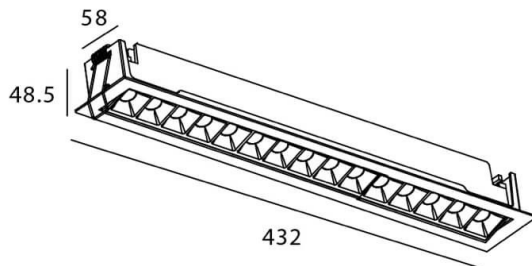

Star-A

Lavov Downlights from the family Star-A ,power 30 W and CRI 90 with an optic Wall Washer made in Die Cast Aluminum finished in Black with a real lumen output of 2250lm and an efficiency of 75lm/W. DALI driver.

Item code	86.D031.5443.02
Product type	Indoor
Category	Downlights
Family	STAR
Subfamily	Star-A
Pictograms	

Scheme

Product	
Real power (W)	30
Real luminous flux (Lm)	2250
Luminous efficiency (Lm/W)	75
Beam angle (°)	Wall Washer
Life time (h)	50000 h L80B10
IP	20
Electrical class insulation	Clas II
Colour	Black
U. G. R	19
Control gear included	Yes
Control gear	DALI
Flicker Free	Yes
Light source	LED
Type of LED	COB
Colour temperature (K)	4000
Colour consistency (SDCM)	SDCM3
CRI	90