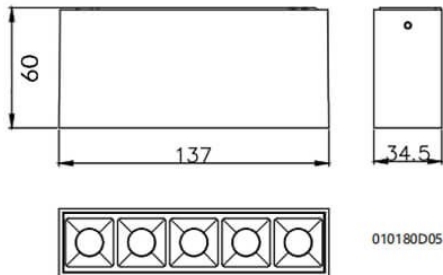

### Dimensions

Product dimensions (mm) **L138\*W33\*H60**

### Photometry

Product	
Real power (W)	10
Real luminous flux (Lm)	540
Luminous efficiency (Lm/W)	54
Beam angle (&ordm;)	36
Life time (h)	50000h L80B10
IP	20
Colour	White
U. G. R	<19
Control gear included	Yes
Control gear	ON-OFF
Colour temperature (K)	3000
Colour consistency (SDCM)	SDCM<3
CRI	90