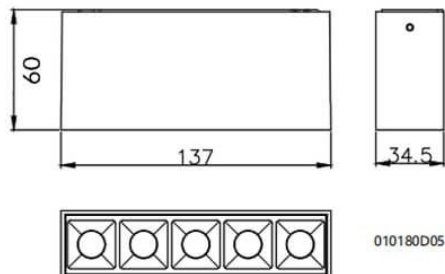

### Dimensions

Product dimensions (mm) **L138\*W33\*H60**

### Photometry

Product	
Real power (W)	10
Real luminous flux (Lm)	540
Luminous efficiency (Lm/W)	54
Beam angle (&ordm;)	36
Life time (h)	50000h L80B10
IP	20
Colour	Black
U. G. R	<19
Control gear included	Yes
Control gear	ON-OFF
Colour temperature (K)	3000
Colour consistency (SDCM)	SDCM<3
CRI	90