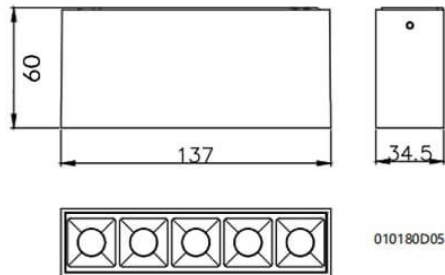

#### Dimensions

Product dimensions (mm) **L138\*W33\*H60**

#### Product

Real power (W)	10
Real luminous flux (Lm)	560
Luminous efficiency (Lm/W)	56
Beam angle (°)	15
Life time (h)	50000h L80B10
IP	20
Colour	White
U. G. R	19
Control gear included	Yes
Control gear	ON-OFF
Light source	LED
Type of LED	SMD
Colour temperature (K)	4000
Colour consistency (SDCM)	SDCM3
CRI	90