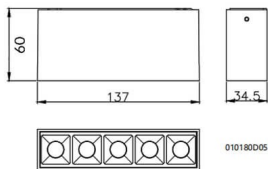

STAR-S

Lavov surface downlight from the family STAR-S with a power of 10W and an optics of 30 made in Die Cast Aluminum and Micro reflectors PC and louvers ABS with a real lumen output of 540lm and an efficiency of 54lm/W, ON-OFF driver.

Item code	86.D032.1421.01
Product type	Indoor
Category	Surface Downlights
Family	STAR-S
Pictograms	

Dimensions

Product dimensions (mm) **L138*W33*H60**

Scheme

Product

Real power (W)	10
Real luminous flux (Lm)	560
Luminous efficiency (Lm/W)	56
Beam angle (°)	24
Life time (h)	50000h L80B10
IP	20
Colour	White
U. G. R	<19
Control gear included	Yes
Control gear	ON-OFF
Colour temperature (K)	4000
Colour consistency (SDCM)	SDCM<3
CRI	90