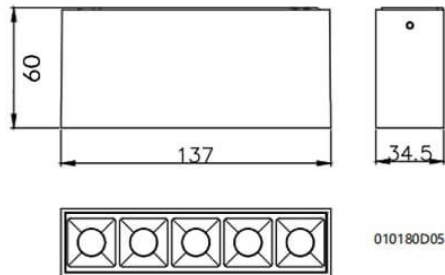

### Dimensions

Product dimensions (mm) **L138\*W33\*H60**

### Photometry

Product	
Real power (W)	10
Real luminous flux (Lm)	560
Luminous efficiency (Lm/W)	56
Beam angle (°)	24
Life time (h)	50000h L80B10
IP	20
Colour	Black
U. G. R	19
Control gear included	Yes
Control gear	ON-OFF
Light source	LED
Type of LED	SMD
Colour temperature (K)	4000
Colour consistency (SDCM)	SDCM3
CRI	90