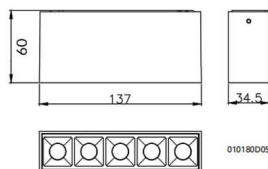

### Dimensions

Product dimensions (mm) **L138\*W33\*H60**

### Product

Real power (W)	10
Real luminous flux (Lm)	560
Luminous efficiency (Lm/W)	56
Beam angle (°)	36
Life time (h)	50000h L80B10
IP	20
Colour	White
U. G. R	<19
Control gear included	Yes
Control gear	ON-OFF
Colour temperature (K)	4000
Colour consistency (SDCM)	SDCM<3
CRI	90