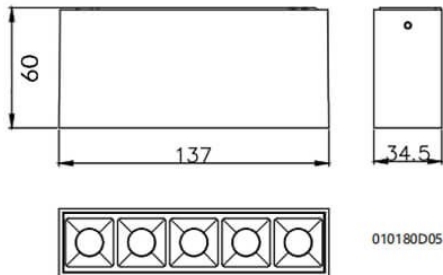

### Dimensions

Product dimensions (mm) **L138\*W33\*H60**

### Photometry

Product	
Real power (W)	10
Real luminous flux (Lm)	540
Luminous efficiency (Lm/W)	54
Beam angle (°)	36
Life time (h)	50000h L80B10
IP	20
Colour	White
U. G. R	19
Control gear included	Yes
Control gear	ON-OFF
Light source	LED
Type of LED	SMD
Colour temperature (K)	4000
Colour consistency (SDCM)	SDCM3
CRI	90