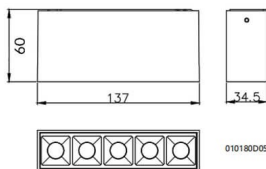

### Dimensions

Product dimensions (mm) **L138\*W33\*H60**

### Product

Real power (W)	10
Real luminous flux (Lm)	560
Luminous efficiency (Lm/W)	56
Beam angle (°)	36
Life time (h)	50000h L80B10
IP	20
Colour	Black
U. G. R	<19
Control gear included	Yes
Control gear	ON-OFF
Colour temperature (K)	4000
Colour consistency (SDCM)	SDCM<3
CRI	90