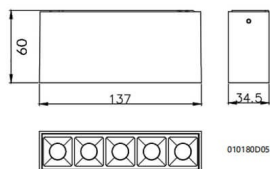

STAR-S

Lavov surface downlight from the family STAR-S with a power of 10W and an optics of 45 made in Die Cast Aluminum and Micro reflectors PC and louvers ABS with a real lumen output of 540lm and an efficiency of 54lm/W, ON-OFF driver.

Item code	86.D032.1431.02
Product type	Indoor
Category	Surface Downlights
Family	STAR-S
Pictograms	

Dimensions

Product dimensions (mm) **L138*W33*H60**

Scheme

Product

Real power (W)	10
Real luminous flux (Lm)	560
Luminous efficiency (Lm/W)	56
Beam angle (°)	36
Life time (h)	50000h L80B10
IP	20
Colour	Black
U. G. R	<19
Control gear included	Yes
Control gear	ON-OFF
Colour temperature (K)	4000
Colour consistency (SDCM)	SDCM<3
CRI	90