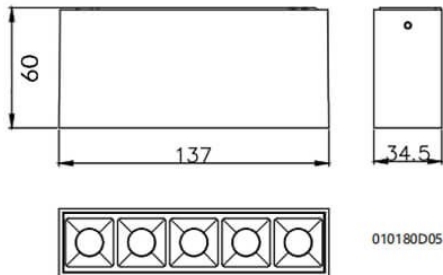

Scheme

Photometry

Product	
Real power (W)	10
Real luminous flux (Lm)	540
Luminous efficiency (Lm/W)	54
Beam angle (&ordm;)	36
Life time (h)	50000h L80B10
IP	20
Colour	Black
U. G. R	<19
Control gear included	Yes
Control gear	ON-OFF
Colour temperature (K)	4000
Colour consistency (SDCM)	SDCM<3
CRI	90