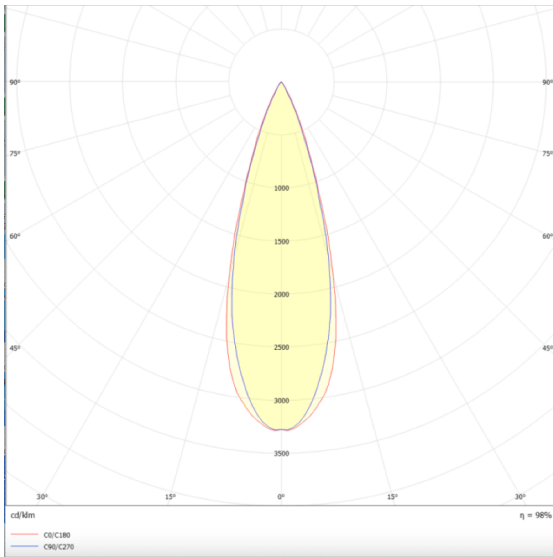

---

---

**Dimensions**

**Product dimensions (mm)**                    **L270\*W33\*H60**

---

---

**Scheme**

---

---

**Photometry**

### STAR-S

Lavov surface downlight from the family STAR-S with a power of 20W and an optics of 30 degrees made in Die Cast Aluminum and Micro reflectors PC and louvers ABS with a real lumen output of 1220lm and an efficiency of 61lm/W, ON-OFF driver.

Item code	86.D032.2421.01
Product type	Indoor
Category	Surface Downlights
Family	STAR-S
Pictograms	       

Product	
Real power (W)	20
Real luminous flux (Lm)	1260
Luminous efficiency (Lm/W)	63
Beam angle (°)	24
Life time (h)	50000h L80B10
IP	20
Colour	White
U. G. R	<19
Control gear included	Yes
Control gear	ON-OFF
Colour temperature (K)	4000
Colour consistency (SDCM)	SDCM<3
CRI	90