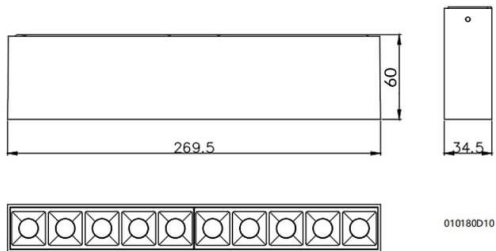

---

---

**Dimensions**

**Product dimensions (mm)**                    **L270\*W33\*H60**

---

---

**Scheme**

---

### STAR-S

Lavov surface downlight from the family STAR-S with a power of 20W and an optics of 30 degrees made in Die Cast Aluminum and Micro reflectors PC and louvers ABS with a real lumen output of 1220lm and an efficiency of 61lm/W, ON-OFF driver.

Item code	86.D032.2421.01
Product type	Indoor
Category	Surface Downlights
Family	STAR-S
Pictograms	       

Product	
Real power (W)	20
Real luminous flux (Lm)	1260
Luminous efficiency (Lm/W)	63
Beam angle (°)	24
Life time (h)	50000h L80B10
IP	20
Colour	White
U. G. R	<19
Control gear included	Yes
Control gear	ON-OFF
Colour temperature (K)	4000
Colour consistency (SDCM)	SDCM<3
CRI	90