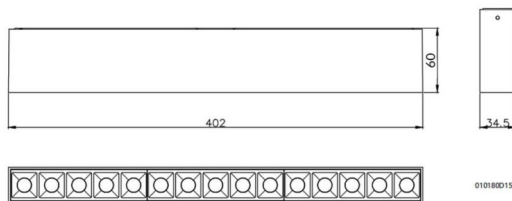

STAR-S

Lavov surface downlight from the family STAR-S with a power of 30W and an optics of 15 degrees made in Die Cast Aluminum and Micro reflectors PC and louvers ABS with a real lumen output of 2250lm and an efficiency of 75lm/W, ON-OFF driver.

Item code	86.D032.3311.01
Product type	Indoor
Category	Surface Downlights
Family	STAR-S

Pictograms

Dimensions

Product dimensions (mm) **L403*W33*H60**

Scheme

Photometry

Product

Real power (W)	30
Real luminous flux (Lm)	2340
Luminous efficiency (Lm/W)	78
Beam angle (°)	15
Life time (h)	50000h L80B10
IP	20
Colour	White
U. G. R	19
Control gear included	Yes
Control gear	ON-OFF
Light source	LED
Type of LED	SMD
Colour temperature (K)	3000
Colour consistency (SDCM)	SDCM3
CRI	90