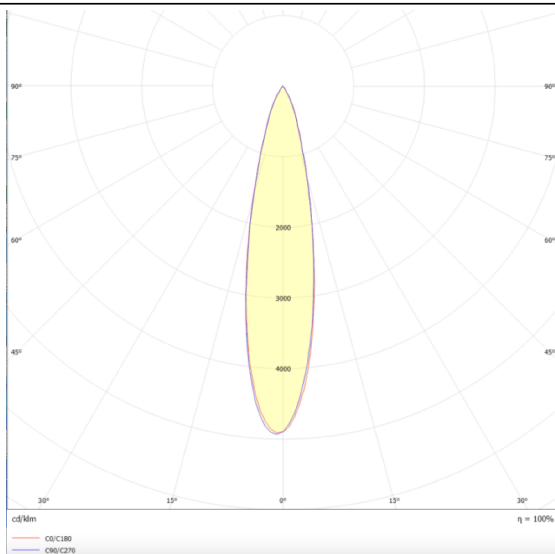

STAR-S

Lavov surface downlight from the family STAR-S with a power of 30W and an optics of 15 degrees made in Die Cast Aluminum and Micro reflectors PC and louvers ABS with a real lumen output of 2250lm and an efficiency of 75lm/W, ON-OFF driver.

Item code	86.D032.3311.01
Product type	Indoor
Category	Surface Downlights
Family	STAR-S

Pictograms

Dimensions

Product dimensions (mm) **L403*W33*H60**

Scheme

Photometry

Product

Real power (W)	30
Real luminous flux (Lm)	2340
Luminous efficiency (Lm/W)	78
Beam angle (º)	15
Life time (h)	50000h L80B10
IP	20
Colour	White
U. G. R	<19
Control gear included	Yes
Control gear	ON-OFF
Colour temperature (K)	3000
Colour consistency (SDCM)	SDCM<3
CRI	90