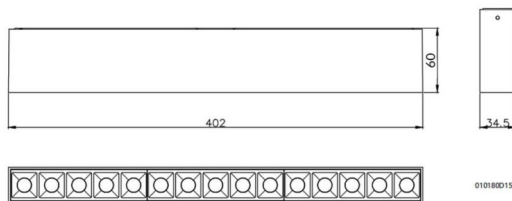

STAR-S

Lavov surface downlight from the family STAR-S with a power of 30W and an optics of 15 degrees made in Die Cast Aluminum and Micro reflectors PC and louvers ABS with a real lumen output of 2250lm and an efficiency of 75lm/W, ON-OFF driver.

Item code	86.D032.3311.01
Product type	Indoor
Category	Surface Downlights
Family	STAR-S

Pictograms

Dimensions

Product dimensions (mm) **L403*W33*H60**

Scheme

Photometry

Product

Real power (W)	30
Real luminous flux (Lm)	2340
Luminous efficiency (Lm/W)	78
Beam angle (º)	15
Life time (h)	50000h L80B10
IP	20
Colour	White
U. G. R	<19
Control gear included	Yes
Control gear	ON-OFF
Colour temperature (K)	3000
Colour consistency (SDCM)	SDCM<3
CRI	90