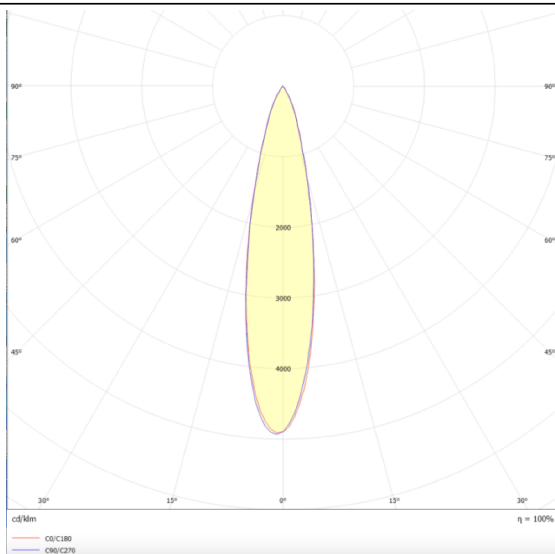

STAR-S

Lavov surface downlight from the family STAR-S with a power of 30W and an optics of 15 degrees made in Die Cast Aluminum and Micro reflectors PC and louvers ABS with a real lumen output of 2250lm and an efficiency of 75lm/W, ON-OFF driver.

Item code	86.D032.3311.01
Product type	Indoor
Category	Surface Downlights
Family	STAR-S

Pictograms

Dimensions

Product dimensions (mm) **L403*W33*H60**

Scheme

Photometry

Product

Real power (W)	30
Real luminous flux (Lm)	2340
Luminous efficiency (Lm/W)	78
Beam angle (°)	15
Life time (h)	50000h L80B10
IP	20
Colour	White
U. G. R	19
Control gear included	Yes
Control gear	ON-OFF
Light source	LED
Type of LED	SMD
Colour temperature (K)	3000
Colour consistency (SDCM)	SDCM3
CRI	90