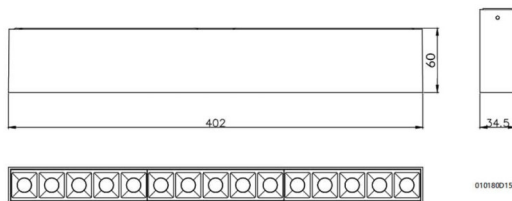

STAR-S

Lavov surface downlight from the family STAR-S with a power of 30W and an optics of 30 degrees made in Die Cast Aluminum and Micro reflectors PC and louvers ABS with a real lumen output of 2250lm and an efficiency of 75lm/W, ON-OFF driver.

Item code	86.D032.3321.01
Product type	Indoor
Category	Surface Downlights
Family	STAR-S
Pictograms	

Dimensions

Product dimensions (mm) **L403*W33*H60**

Scheme

Photometry

Product	
Real power (W)	30
Real luminous flux (Lm)	2340
Luminous efficiency (Lm/W)	78
Beam angle (°)	24
Life time (h)	50000h L80B10
IP	20
Colour	White
U. G. R	19
Control gear included	Yes
Control gear	ON-OFF
Light source	LED
Type of LED	SMD
Colour temperature (K)	3000
Colour consistency (SDCM)	SDCM3
CRI	90