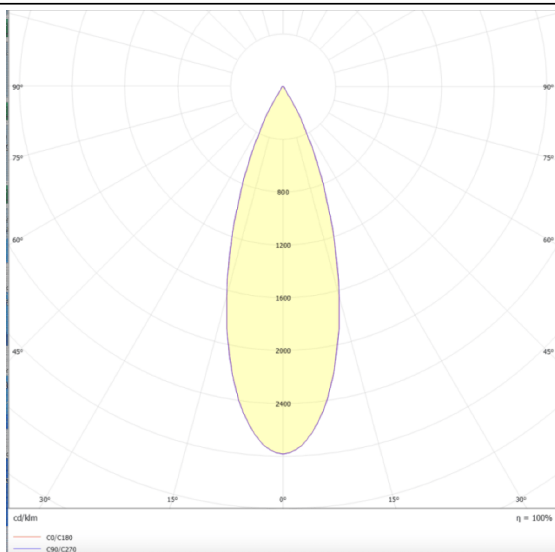

STAR-S

Lavov surface downlight from the family STAR-S with a power of 30W and an optics of 30 degrees made in Die Cast Aluminum and Micro reflectors PC and louvers ABS with a real lumen output of 2250lm and an efficiency of 75lm/W, ON-OFF driver.

Item code	86.D032.3321.01
Product type	Indoor
Category	Surface Downlights
Family	STAR-S
Pictograms	

Dimensions

Product dimensions (mm) **L403*W33*H60**

Scheme

Photometry

Product	
Real power (W)	30
Real luminous flux (Lm)	2340
Luminous efficiency (Lm/W)	78
Beam angle (°)	24
Life time (h)	50000h L80B10
IP	20
Colour	White
U. G. R	19
Control gear included	Yes
Control gear	ON-OFF
Light source	LED
Type of LED	SMD
Colour temperature (K)	3000
Colour consistency (SDCM)	SDCM3
CRI	90