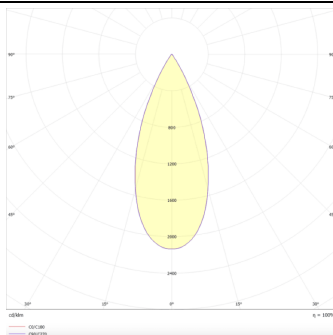

### STAR-S

Lavov surface downlight from the family STAR-S with a power of 30W and an optics of 45 degrees made in Die Cast Aluminum and Micro reflectors PC and louvers ABS with a real lumen output of 2250lm and an efficiency of 75lm/W, ON-OFF driver.

### Pictograms

### Dimensions

Product dimensions (mm) L403\*W33\*H60

### Product

Real power (W)	30
Real luminous flux (Lm)	2340
Luminous efficiency (Lm/W)	78
Beam angle (°)	36
Life time (h)	50000h L80B10
IP	20
Colour	White
U. G. R	<19
Control gear included	Yes
Control gear	ON-OFF
Colour temperature (K)	3000
Colour consistency (SDCM)	SDCM<3
CRI	90