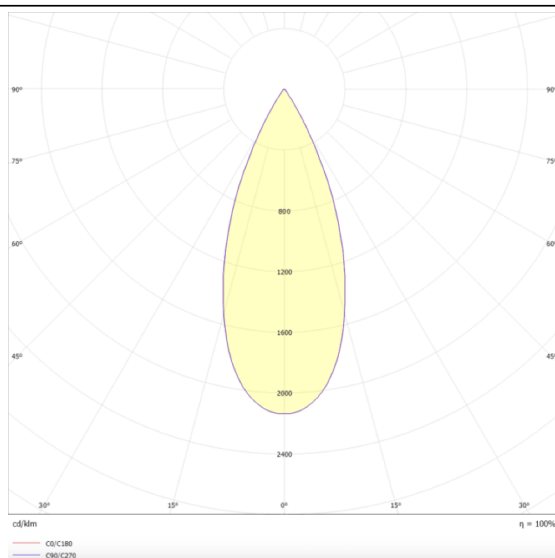

STAR-S

Lavov surface downlight from the family STAR-S with a power of 30W and an optics of 36 degrees made in Die Cast Aluminum and Micro reflectors PC and louvers ABS with a real lumen output of 2250lm and an efficiency of 75lm/W, ON-OFF driver.

Item code	86.D032.3331.01
Product type	Indoor
Category	Surface Downlights
Family	STAR-S
Pictograms	

Dimensions

Product dimensions (mm) **L403*W33*H60**

Scheme

Photometry

Product	
Real power (W)	30
Real luminous flux (Lm)	2250
Luminous efficiency (Lm/W)	75
Beam angle (&ordm;)	36
Life time (h)	50000h L80B10
IP	20
Colour	White
U. G. R	<19
Control gear included	Yes
Control gear	ON-OFF
Colour temperature (K)	3000
Colour consistency (SDCM)	SDCM<3
CRI	90