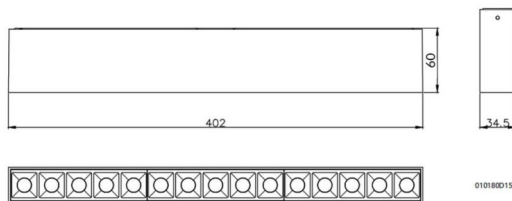

### Dimensions

Product dimensions (mm) **L403\*W33\*H60**

### Photometry

Product	
Real power (W)	30
Real luminous flux (Lm)	2250
Luminous efficiency (Lm/W)	75
Beam angle (°)	36
Life time (h)	50000h L80B10
IP	20
Colour	White
U. G. R	19
Control gear included	Yes
Control gear	ON-OFF
Light source	LED
Type of LED	SMD
Colour temperature (K)	3000
Colour consistency (SDCM)	SDCM3
CRI	90