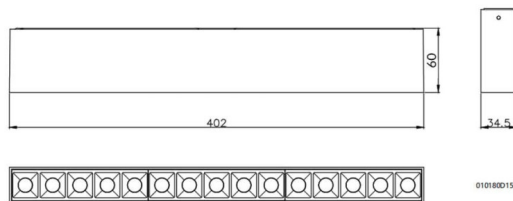

STAR-S

Lavov surface downlight from the family STAR-S with a power of 30W and an optics of 36 degrees made in Die Cast Aluminum and Micro reflectors PC and louvers ABS with a real lumen output of 2250lm and an efficiency of 75lm/W, ON-OFF driver.

Item code	86.D032.3331.01
Product type	Indoor
Category	Surface Downlights
Family	STAR-S
Pictograms	

Dimensions

Product dimensions (mm) **L403*W33*H60**

Scheme

Photometry

Product	
Real power (W)	30
Real luminous flux (Lm)	2250
Luminous efficiency (Lm/W)	75
Beam angle (&ordm;)	36
Life time (h)	50000h L80B10
IP	20
Colour	White
U. G. R	<19
Control gear included	Yes
Control gear	ON-OFF
Colour temperature (K)	3000
Colour consistency (SDCM)	SDCM<3
CRI	90