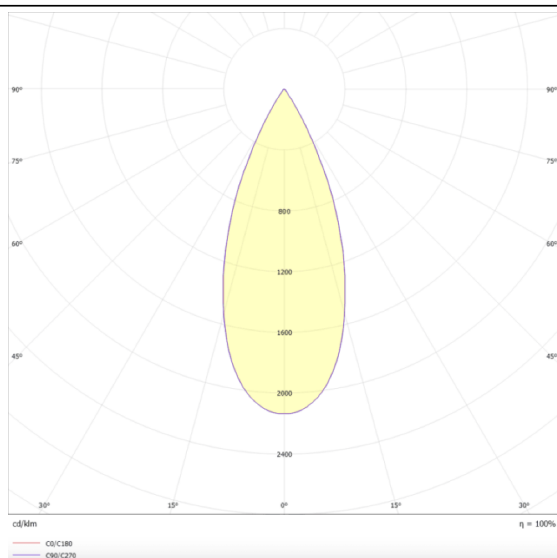

### STAR-S

Lavov surface downlight from the family STAR-S with a power of 30W and an optics of 36 degrees made in Die Cast Aluminum and Micro reflectors PC and louvers ABS with a real lumen output of 2250lm and an efficiency of 75lm/W, ON-OFF driver.

#### Pictograms

### Dimensions

Product dimensions (mm) **L403\*W33\*H60**

### Photometry

Product	
Real power (W)	30
Real luminous flux (Lm)	2250
Luminous efficiency (Lm/W)	75
Beam angle (°)	36
Life time (h)	50000h L80B10
IP	20
Colour	White
U. G. R	19
Control gear included	Yes
Control gear	ON-OFF
Light source	LED
Type of LED	SMD
Colour temperature (K)	3000
Colour consistency (SDCM)	SDCM3
CRI	90