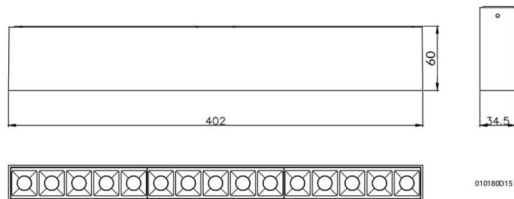

Item code	86.D032.3331.02
Product type	Indoor
Category	Surface Downlights
Family	STAR-S

Pictograms

Dimensions

Product dimensions (mm) **L403*W33*H60**

Scheme

Photometry

Product

Real power (W)	30
Real luminous flux (Lm)	2250
Luminous efficiency (Lm/W)	75
Beam angle (º)	36
Life time (h)	50000h L80B10
IP	20
Colour	Black
U. G. R	<19
Control gear included	Yes
Control gear	ON-OFF
Colour temperature (K)	3000
Colour consistency (SDCM)	SDCM<3
CRI	90