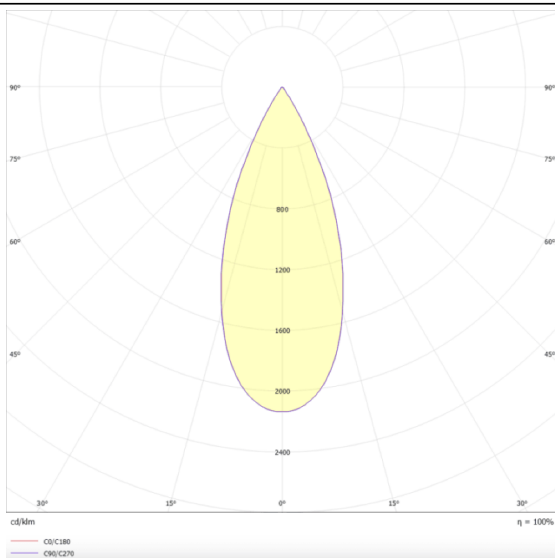

Photometry

Product

Real power (W)	30
Real luminous flux (Lm)	2250
Luminous efficiency (Lm/W)	75
Beam angle (°)	36
Life time (h)	50000h L80B10
IP	20
Colour	Black
U. G. R	19
Control gear included	Yes
Control gear	ON-OFF
Light source	LED
Type of LED	SMD
Colour temperature (K)	3000
Colour consistency (SDCM)	SDCM3
CRI	90