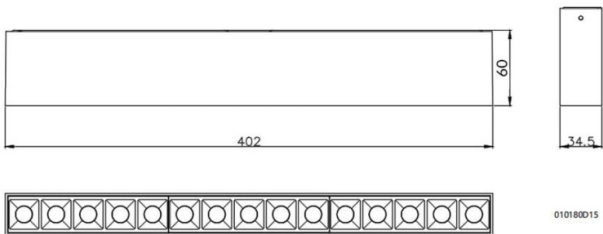

Dimensions

Product dimensions (mm) **L403*W33*H60**

Scheme

Photometry

STAR-S

Lavov surface downlight from the family STAR-S with a power of 30W and an optics of 45 degrees made in Die Cast Aluminum and Micro reflectors PC and louvers ABS with a real lumen output of 2250lm and an efficiency of 75lm/W, ON-OFF driver.

Item code	86.D032.3331.02
Product type	Indoor
Category	Surface Downlights
Family	STAR-S

Pictograms

Product	
Real power (W)	30
Real luminous flux (Lm)	2340
Luminous efficiency (Lm/W)	78
Beam angle (°)	36
Life time (h)	50000h L80B10
IP	20
Colour	Black
U. G. R	<19
Control gear included	Yes
Control gear	ON-OFF
Colour temperature (K)	3000
Colour consistency (SDCM)	SDCM<3
CRI	90