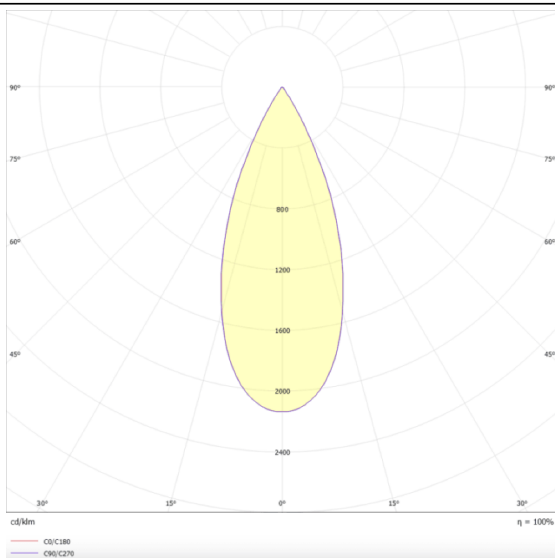

### STAR-S

Lavov surface downlight from the family STAR-S with a power of 30W and an optics of 36 degrees made in Die Cast Aluminum and Micro reflectors PC and louvers ABS with a real lumen output of 2250lm and an efficiency of 75lm/W, ON-OFF driver.

#### Pictograms

### Dimensions

Product dimensions (mm) **L403\*W33\*H60**

### Product

Real power (W)	30
Real luminous flux (Lm)	2250
Luminous efficiency (Lm/W)	75
Beam angle (°)	36
Life time (h)	50000h L80B10
IP	20
Colour	Black
U. G. R	19
Control gear included	Yes
Control gear	ON-OFF
Light source	LED
Type of LED	SMD
Colour temperature (K)	3000
Colour consistency (SDCM)	SDCM3
CRI	90