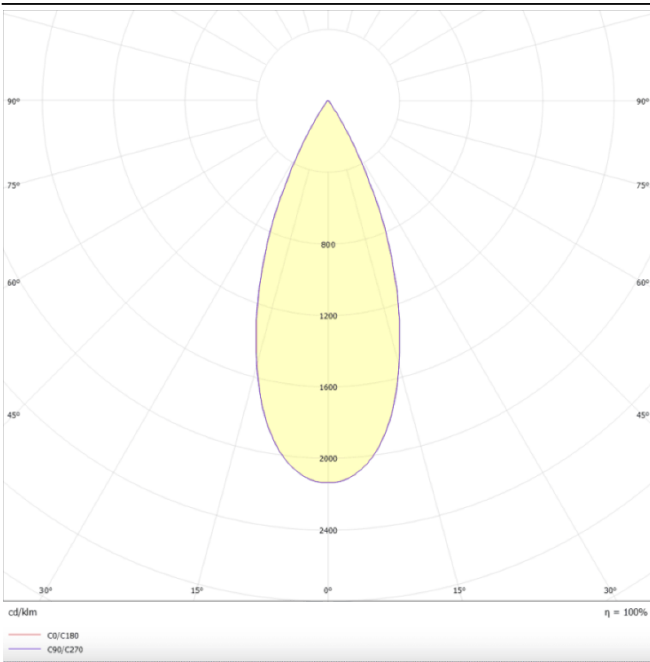

Dimensions

Product dimensions (mm) **L403*W33*H60**

Scheme

Photometry

STAR-S

Lavov surface downlight from the family STAR-S with a power of 30W and an optics of 45 degrees made in Die Cast Aluminum and Micro reflectors PC and louvers ABS with a real lumen output of 2250lm and an efficiency of 75lm/W, ON-OFF driver.

Item code	86.D032.3331.02
Product type	Indoor
Category	Surface Downlights
Family	STAR-S

Pictograms

Product	
Real power (W)	30
Real luminous flux (Lm)	2340
Luminous efficiency (Lm/W)	78
Beam angle (°)	36
Life time (h)	50000h L80B10
IP	20
Colour	Black
U. G. R	<19
Control gear included	Yes
Control gear	ON-OFF
Colour temperature (K)	3000
Colour consistency (SDCM)	SDCM<3
CRI	90