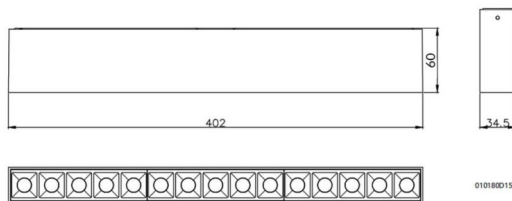

Scheme

Product	
Real power (W)	30
Real luminous flux (Lm)	2340
Luminous efficiency (Lm/W)	78
Beam angle (°)	15
Life time (h)	50000h L80B10
IP	20
Colour	White
U. G. R	19
Control gear included	Yes
Control gear	ON-OFF
Light source	LED
Type of LED	SMD
Colour temperature (K)	4000
Colour consistency (SDCM)	SDCM3
CRI	90