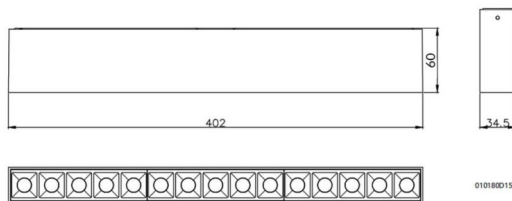

### Dimensions

Product dimensions (mm) **L403\*W33\*H60**

### Scheme

Product	
Real power (W)	30
Real luminous flux (Lm)	2340
Luminous efficiency (Lm/W)	78
Beam angle (°)	15
Life time (h)	50000h L80B10
IP	20
Colour	White
U. G. R	19
Control gear included	Yes
Control gear	ON-OFF
Light source	LED
Type of LED	SMD
Colour temperature (K)	4000
Colour consistency (SDCM)	SDCM3
CRI	90