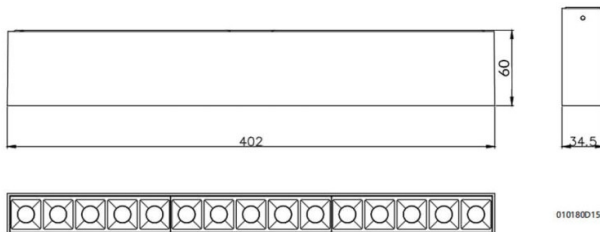

STAR-S

Lavov surface downlight from the family STAR-S with a power of 30W and an optics of 15 degrees made in Die Cast Aluminum and Micro reflectors PC and louvers ABS with a real lumen output of 2250lm and an efficiency of 75lm/W, ON-OFF driver.

Item code	86.D032.3411.01
Product type	Indoor
Category	Surface Downlights
Family	STAR-S

Pictograms

Dimensions

Product dimensions (mm) **L403*W33*H60**

Scheme

Product

Real power (W)	30
Real luminous flux (Lm)	2340
Luminous efficiency (Lm/W)	78
Beam angle (°)	15
Life time (h)	50000h L80B10
IP	20
Colour	White
U. G. R	<19
Control gear included	Yes
Control gear	ON-OFF
Colour temperature (K)	4000
Colour consistency (SDCM)	SDCM<3
CRI	90